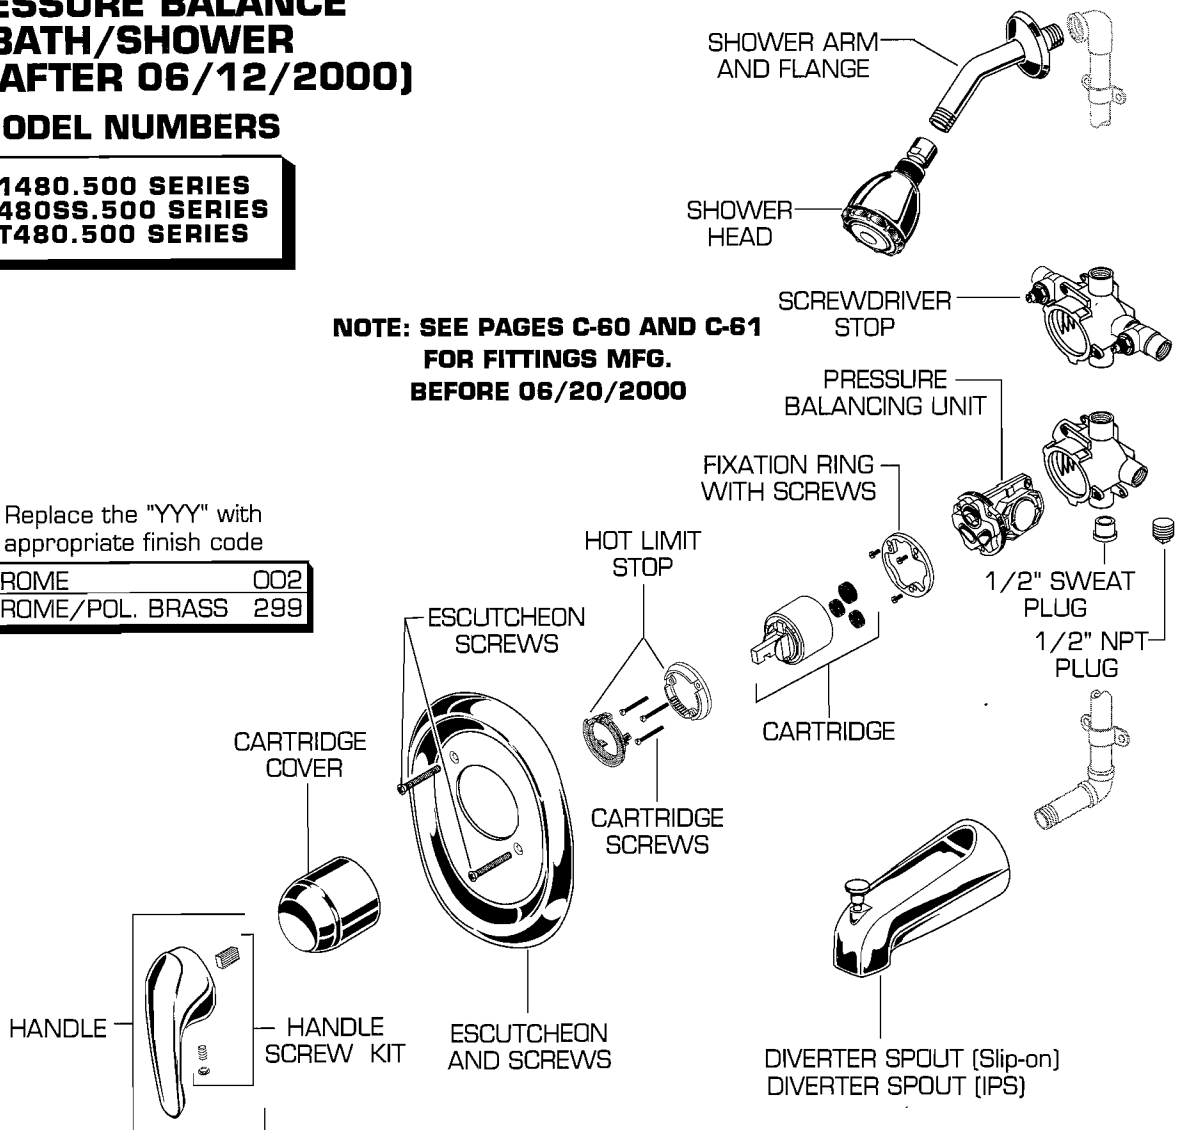

★ Replace the "YYY" with appropriate finish code

CHROME	002
CHROME/POL. BRASS	299

REPAIR PARTS	DESCRIPTION	PART NUMBER ★	PKG QTY
Handle Parts	Handle	060327-YYYOA	1
	Handle Screw Kit	030126-0070A	1
Faucet Parts	Hot Limit Stop	023593-0070A	1
	Cartridge	023529-0070A	1
	Cartridge Screws (1-1/2")	023603-0070A	3
	Pressure Balancing Unit	051091-0070A	1
	Adapter and Mtg. Screws	051207-0070A	1
	Escutcheon Cap Set	030243-YYYOA	1
Trim Parts	Escutcheon Screws	078016-YYYOA	2
	Escutcheon and Screws	060328-YYYOA	1
	Shower Arm and Flange	023560-YYYOA	1
	Shower Head	953520-YYYOA	1
	Diverter Tub Spout (Slip-On)	022650-YYYOA	1
	Diverter Tub Spout (I.P.S.)	022635-YYYOA	1

Seva™

American Standard

**PRESSURE BALANCE  
BATH/SHOWER  
(MFG. AFTER 06/12/2000)**

**MODEL NUMBERS**

**1480.500 SERIES  
1480SS.500 SERIES  
T480.500 SERIES**

**NOTE: SEE PAGES C-60 AND C-61  
FOR FITTINGS MFG.  
BEFORE 06/20/2000**

★ Replace the "YYY" with appropriate finish code

CHROME	002
CHROME/POL. BRASS	299

REPAIR PARTS	DESCRIPTION	PART NUMBER ★	PKG QTY
Handle Parts	Handle	060327-YYYOA	1
	Handle Screw Kit	030126-0070A	1
Faucet Parts	Hot Limit Stop	023593-0070A	1
	Cartridge	023529-0070A	1
	Cartridge Screws	023603-0070A	3
	Pressure Balancing Unit	M952100-0070A	1
	Fixation Ring with Screws	M961854-0070A	1
	Screwdriver Stop	051122-0070A	1
	1/2" Sweat Plug	050145-0070A	1
	1/2" IPS Plug	027816-0070A	1
Trim Parts	Cartridge Cover	M907050-YYYOA	1
	Escutcheon Screws	078016-YYYOA	2
	Escutcheon and Screws	M961812-YYYOA	1
	Shower Arm and Flange	023560-YYYOA	1
	Shower Head	953580-YYYOA	1
	Diverters		
	Diverters Tub Spout (Slip-On)	022650-YYYOA	1
	Diverters Tub Spout (IPS)	022635-YYYOA	1