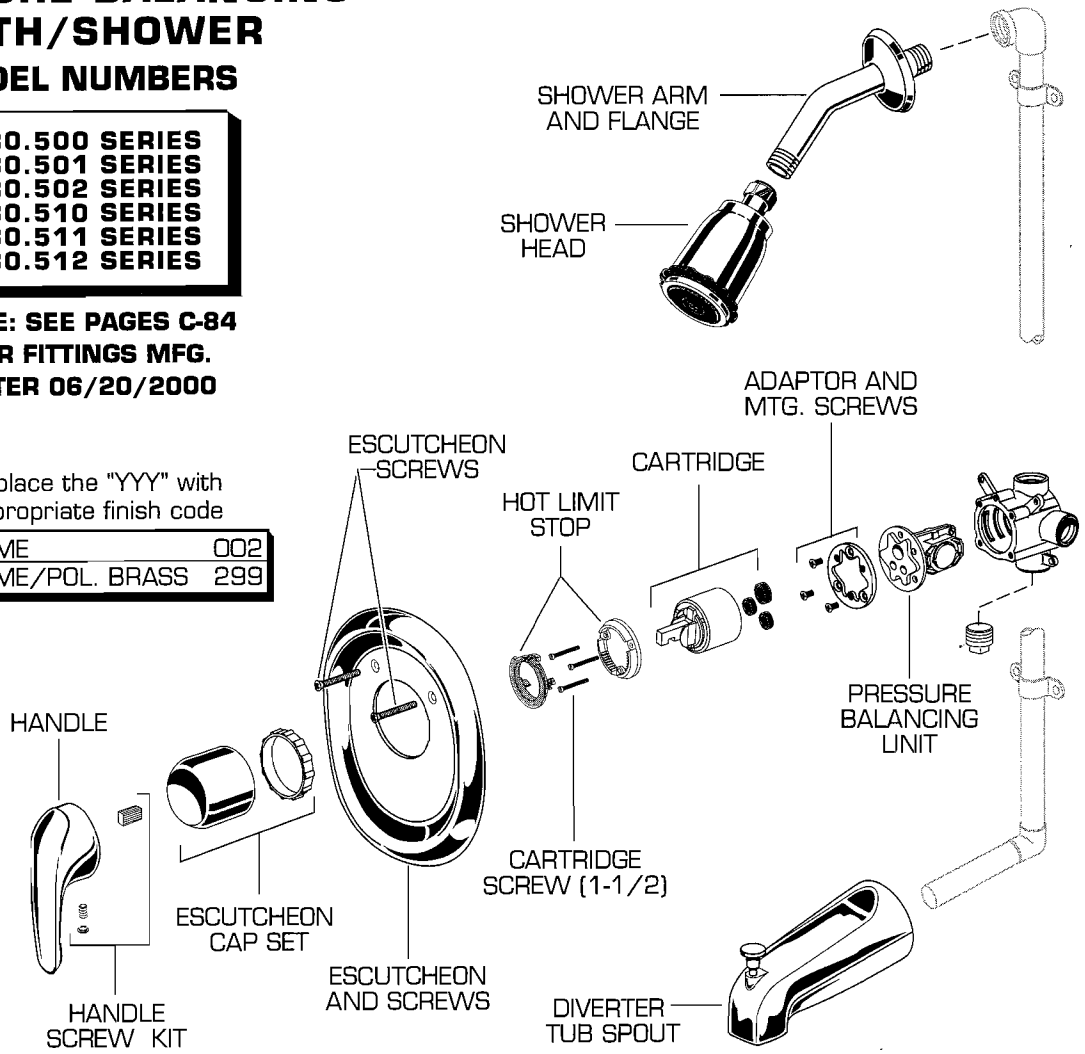

**(DIAPHRAGM STYLE)  
PRESSURE BALANCING  
BATH/SHOWER  
MODEL NUMBERS**

- 1480.500 SERIES  
1480.501 SERIES  
1480.502 SERIES  
1480.510 SERIES  
1480.511 SERIES  
1480.512 SERIES**

**NOTE: SEE PAGES C-84  
FOR FITTINGS MFG.  
AFTER 06/20/2000**

★ Replace the "YYY" with appropriate finish code

CHROME	002
CHROME/POL. BRASS	299

REPAIR PARTS	DESCRIPTION	PART NUMBER ★	PKG QTY
Handle Parts	Handle	060327-YYYOA	1
	Handle Screw Kit	030126-0070A	1
Faucet Parts	Hot Limit Stop	023593-0070A	1
	Cartridge	023529-0070A	1
	Cartridge Screws (1-1/2")	023603-0070A	3
	Pressure Balancing Unit	051091-0070A	1
	Adapter and Mtg. Screws	051207-0070A	1
	Escutcheon Cap Set	030243-YYYOA	1
Trim Parts	Escutcheon Screws	078016-YYYOA	2
	Escutcheon and Screws	060328-YYYOA	1
	Shower Arm and Flange	023560-YYYOA	1
	Shower Head	953520-YYYOA	1
	Diverter Tub Spout (Slip-On)	022650-YYYOA	1
	Diverter Tub Spout (I.P.S.)	022635-YYYOA	1

Seva™

American Standard

**PRESSURE BALANCE  
BATH/SHOWER  
(MFG. AFTER 06/12/2000)**

**MODEL NUMBERS**

**1480.500 SERIES  
1480SS.500 SERIES  
T480.500 SERIES**

**NOTE: SEE PAGES C-60 AND C-61  
FOR FITTINGS MFG.  
BEFORE 06/20/2000**

★ Replace the "YYY" with appropriate finish code

CHROME	002
CHROME/POL. BRASS	299

REPAIR PARTS	DESCRIPTION	PART NUMBER ★	PKG QTY
Handle Parts	Handle	060327-YYYOA	1
	Handle Screw Kit	030126-0070A	1
Faucet Parts	Hot Limit Stop	023593-0070A	1
	Cartridge	023529-0070A	1
	Cartridge Screws	023603-0070A	3
	Pressure Balancing Unit	M952100-0070A	1
	Fixation Ring with Screws	M961854-0070A	1
	Screwdriver Stop	051122-0070A	1
	1/2" Sweat Plug	050145-0070A	1
	1/2" IPS Plug	027816-0070A	1
Trim Parts	Cartridge Cover	M907050-YYYOA	1
	Escutcheon Screws	078016-YYYOA	2
	Escutcheon and Screws	M961812-YYYOA	1
	Shower Arm and Flange	023560-YYYOA	1
	Shower Head	953580-YYYOA	1
	Diverters		
	Diverters Tub Spout (Slip-On)	022650-YYYOA	1
	Diverters Tub Spout (IPS)	022635-YYYOA	1