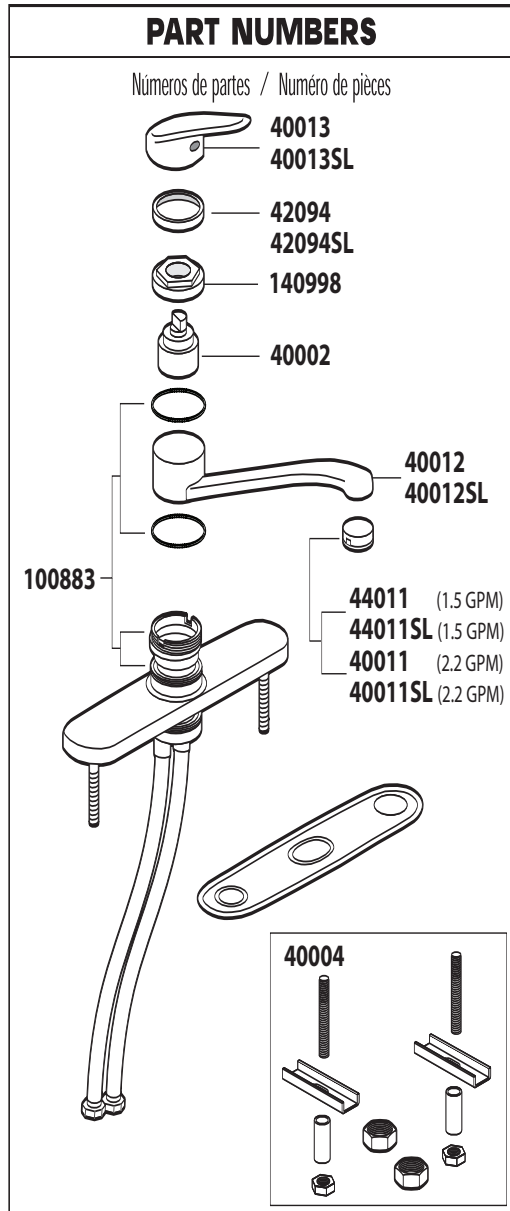

# CORNERSTONE® One-Handle Kitchen Faucet

<u>MODEL</u>	<u>HANDLE/SIDE SPRAY</u>	<u>FINISH</u>
40512	Lever / None	Chrome
40512SL	Lever / None	Stainless

A Moen Incorporated Brand

# CORNERSTONE® One-Handle Kitchen Faucet

<u>MODEL</u>	<u>HANDLE/SIDE SPRAY</u>	<u>FINISH</u>
CA40512	Lever / None	Chrome
CA40512SL	Lever / None	Stainless