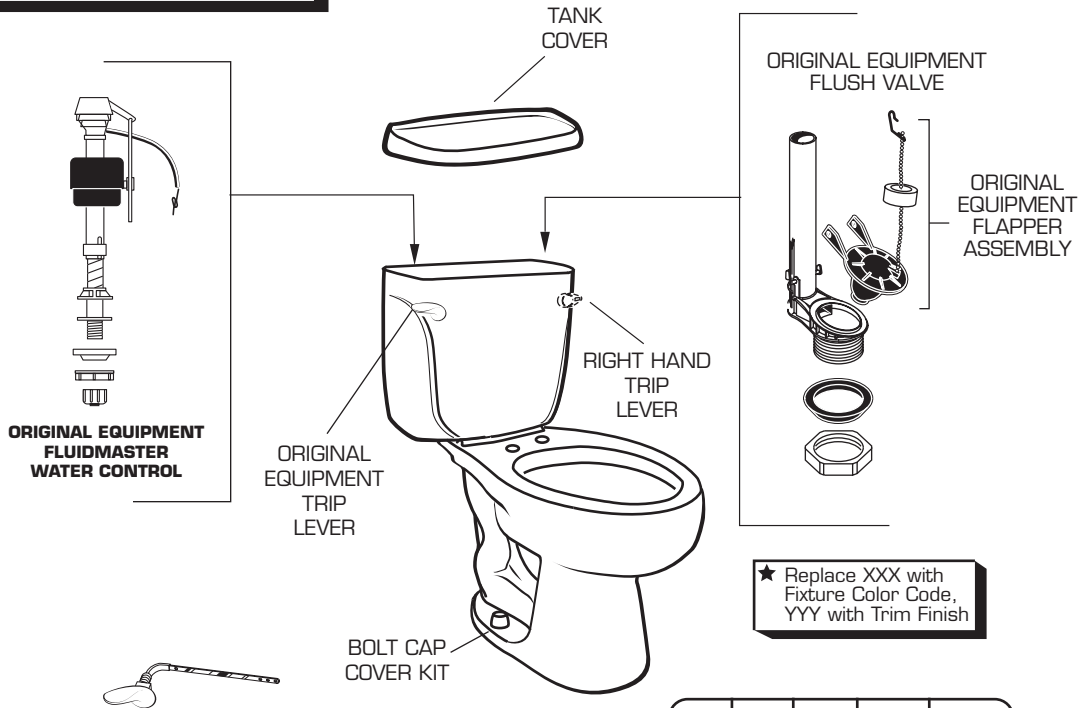

CADET 1.6 G.P.F. TOILET MODEL NUMBER

American Standard

2798 SERIES ROUND FRONT
2898 SERIES ELONGATED FRONT
2998 SERIES 16-1/2" HIGH ELONG FRONT

★ Replace XXX with Fixture Color Code, YYY with Trim Finish

REPLACEMENT BRASS ARM TRIP LEVER
LEFT HAND ONLY 8098.002 CHROME
AVAILABLE IN THE 8098.020 WHITE
FOLLOWING COLORS: 8098.099 POLISHED BRASS

DESCRIPTION	COMPONENT	4110 TANK	4112 TANK	4114 TANK	4112.500 LINED TANK	4112.809 R.H. LEVER TANK
★ Round Front Bowl only w/(2) Bolt Caps	3454.016.XXX	1	1	1	1	1
★ Elongated Bowl only w/(2) Bolt Caps	3459.016.XXX	1	1	1	1	1
★ 16-1/2" High Elong Bowl w/(2) Bolt Cap	3417.016.XXX	1	1	1	1	1
★ Tank w/Fittings & Cover (12" R.I.)	4112.016.XXX		1			
★ Tank w/Fittings & Cover (14" R.I.)	4114.016.XXX			1		
★ Tank w/Fittings & Cover (10" R.I.)	4110.016.XXX	1				
★ Lined Tank w/Fittings & Cover (12" R.I.)	4112.500.XXX				1	
★ Tank w/Fittings & Cover (12" R.I.) and R.H. Trip Lever	4112.800.XXX					1
★ Tank Cover only (for 4112 Tank)	735083-400-XXX		1		1	1
★ Tank Cover only (for 4114 Tank)	735084-400-XXX			1		
★ Tank Cover only (for 4110 Tank)	735082-400-XXX	1				
ORIGINAL EQUIPMENT REPAIR PARTS	PART NUMBER	PKG QTY				
Water Control Assembly (Fluidmaster)	738565-400.0070A	1	1		1	1
Water Control Assembly (Fluidmaster)	738565-401.0070A			1		
Flush Valve Assembly	738484-0070A	1				
Flush Valve Assembly	738360-0070A		1			
Flush Valve Assembly	738361-0070A			1		
Flush Valve Assembly	738461-0070A				1	
Flapper Assembly	738397-0070A	1				
Flapper Assembly	738358-0070A		1			1
Flapper Assembly	738359-0070A			1		
Flapper Assembly	738392-0070A				1	
★ Trip Lever	047242-0070A			1		
★ Trip Lever	047192-XXX0A	1	1		1	1
★ R.H. Trip Lever	738171-XXX0A					1
★ Bolt Cap Kit	034783-XXX0A	2	2	2	2	2
Coupling Kit, (Kit #242)	738757-0070A	1	1	1	1	1