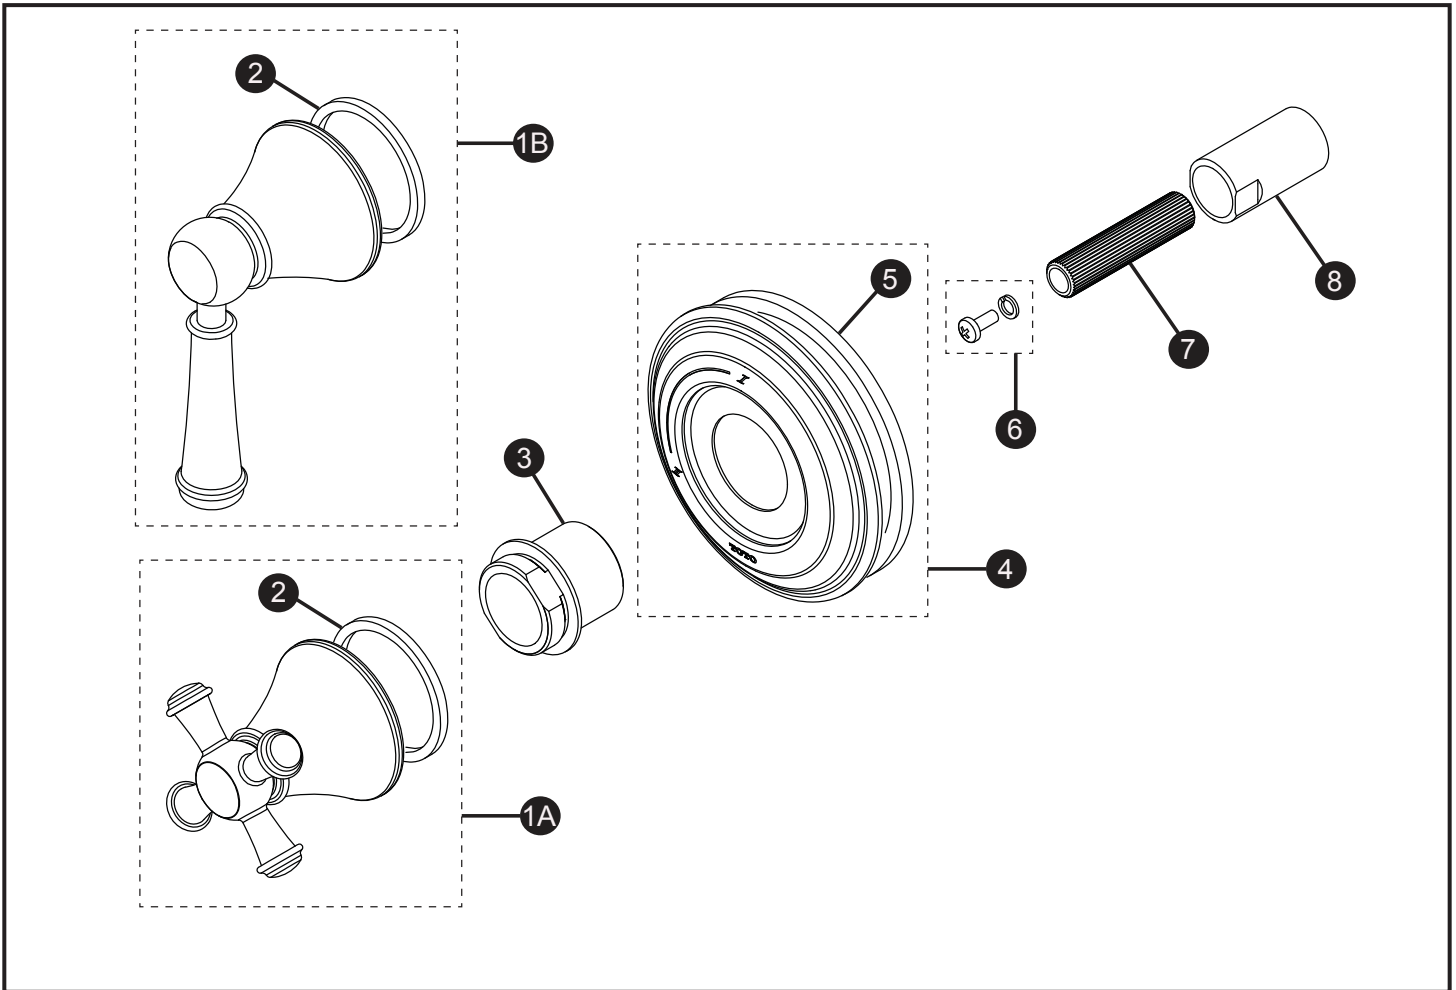

Vivian®
Two-Way Diverter Trim

Item	Part	Description
1A*	THP4831#\$\$	Handle Assembly, TS220DW
1B*	THP4830#\$\$	Handle Assembly, TS220DW1*
2	THP4828	Gasket
3	THP4827	Collar
4*	THP4929#\$\$	Escutcheon with Gasket
5	THP4826	Gasket
6	THP4825	Screw and Lock Washer
7	THP4824	Adapter
8	THP4823	Threaded Extension**

* Please specify finish when ordering

LEGEND
\$\$ = Denotes Finish
#CP = Polished Chrome
#BN = Brushed Nickel
#PN = Polished Nickel