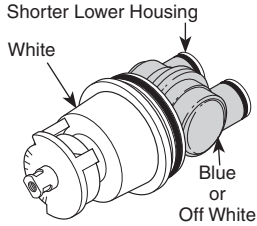

Cartridge Summary Reference Sheet

Units shipped in March 2006 and after.

MultiChoice® 13/14

Order RP46074 to Replace Cartridge.

Units shipped before March 2006.

Old Monitor® 1300/1400

Order RP19804 to Replace Cartridge.