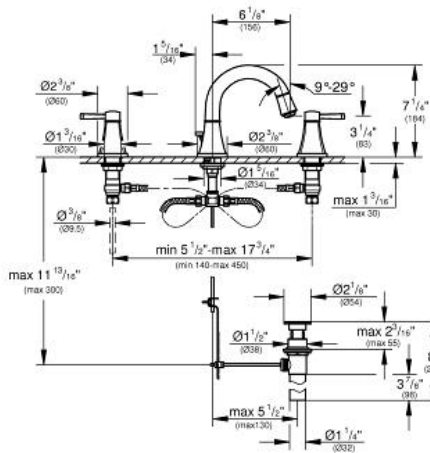

GRANDERA 8" Widespread Two-Handle Bathroom Faucet S-Size

MODEL # 2041800A

Pure Freude
an Wasser

Product Description:

GRANDERA

8" Widespread Two-Handle Bathroom Faucet S-Size

Standard Specification:

- Valves hot/cold with $1/2"$ (13mm) cartridge (90°)
- GROHE StarLight chrome finish
- GROHE EcoJoy technology for less water and perfect flow
- GROHE AquaGuide adjustable mousseur 1.2 gpm
- $1\frac{1}{4}"$ pop-up waste set
- Max flow rate: 1.2 gpm (4.56 L/min)

Applicable Codes & Standards:

- Energy Policy Act of 1992
- NSF 61
- ASME A112.18.1/CSA B125.1
- US Federal and State material regulations
- EPA WaterSense®
- ICC/ANSI A117.1

Color:

- 2041800A StarLight Chrome