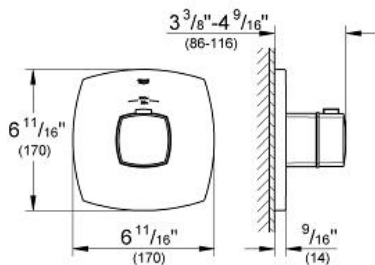

# GRANDERA Custom Shower Thermostatic Trim with Control Module

MODEL # 19940000

Pure Freude  
an Wasser