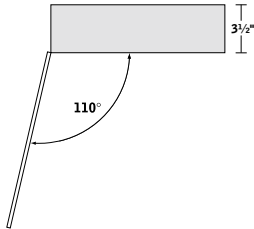

Hampton Series

25½" tall, 3½" deep

- White painted steel cabinet polished mirror
- Innovative magnetic soft-close door closure system
- Three adjustable glass shelves
- Durable lances support shelves
- Reversible mounting allows left- or right-hand opening
- Piano hinge provides smooth operation

Shown: White 625N244WHC

Shown: Copper 625N244COC

Model Number	Mirror Front	Frame Finish	Door Type	Mirror Shape	Overall Size			Wall Opening		
					w	h	d	w	h	d
Hampton Recessed										
625N244SNC	Polished	Satin Nickel	Single	Rectangle	15¾	25½	3¾	14	24	3½
625N244BZC	Polished	Oil-rubbed Bronze	Single	Rectangle	15¾	25½	3¾	14	24	3½
625N244COC	Polished	Copper	Single	Rectangle	15¾	25½	3¾	14	24	3½
625N244WHC	Polished	White	Single	Rectangle	15¾	25½	3¾	14	24	3½

Note: All measurements are in inches.

Frame Finishes

- Oil-rubbed Bronze (BZC)
- Satin Nickel (SNC)
- Copper (COC)
- White (WHC)