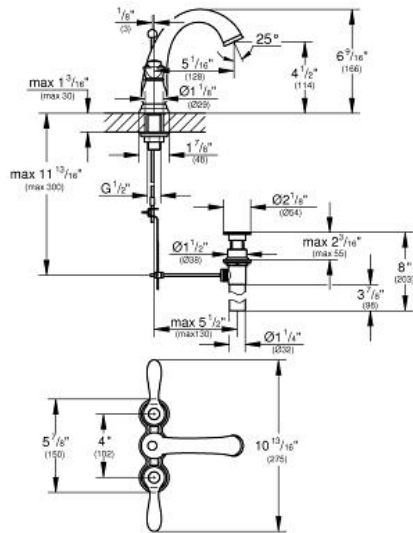

PARKFIELD
4" Centerset Bathroom Faucet
MODEL # 2039100A

Pure Freude
an Wasser

Product Description:
PARKFIELD
4" Centerset Bathroom Faucet

Standard Specification:

- GROHE EcoJoy technology for less water and perfect flow
- Spout with flow control
- 6" escutcheon
- GROHE StarLight chrome finish
- 1/2" (13mm) ceramic cartridge (90° turn)
- Pop-up waste set
- Pressure resistant flexible connection hoses (between spout and side valves)
- Max flow rate: 1.2 gpm (4.56 L/min)

Applicable Codes & Standards:

- Energy Policy Act of 1992
- NSF 61
- ASME A112.18.1/CSA B125.1
- US Federal and State material regulations
- EPA WaterSense®
- ICC/ANSI A117.1

Color:

- 2039100A StarLight Chrome