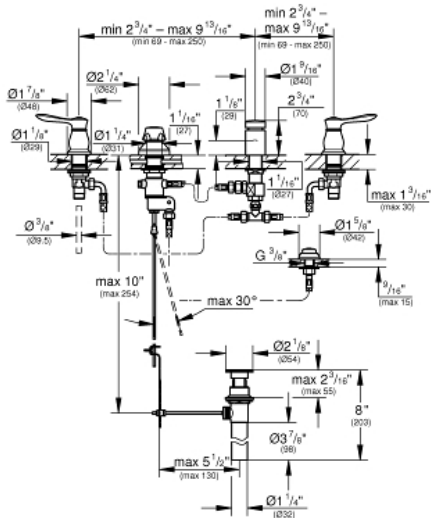

PARKFIELD
Widespread 2-Handle Bidet
Faucet

MODEL # 24033EN0

Pure Freude
an Wasser

GROHE

Product Description:

PARKFIELD

Widespread 2-Handle Bidet Faucet

Standard Specification:

- GROHE StarLight finish
- 1/2" (13mm) ceramic cartridge (90° turn)
- Vacuum breaker
- Diverter for bidet spray / rim flushing
- Pressure resistant flexible connection hoses (between spout and side valves)

Applicable Codes & Standards:

- Energy Policy Act of 1992
- ASME A112.18.1/CSA B125.1
- US Federal and State material regulations
- ICC/ANSI A117.1

Color:

- 24033EN0 Brushed Nickel InfinityFinish