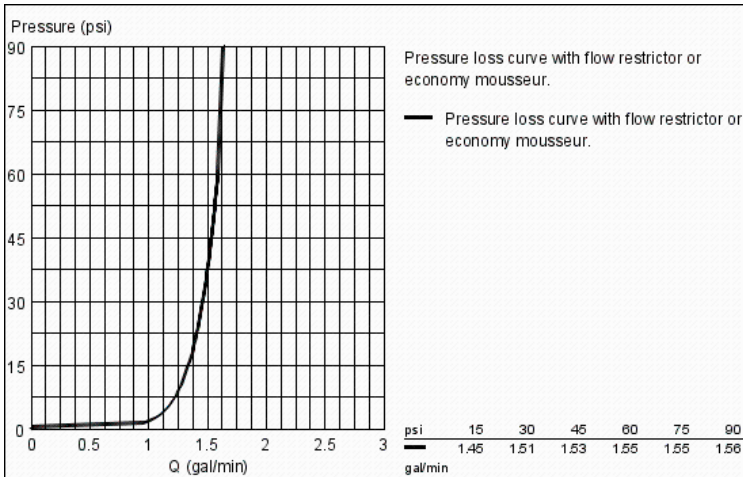

SEABURY
4" Centerset Bathroom Faucet
MODEL # 20312EN0

Pure Freude
an Wasser

Product Description:
SEABURY
4" Centerset Bathroom Faucet

Standard Specification:

- 4 1/8" Faucet Height
- 4 3/4" Spout Reach
- 2 7/16" Aerator Height
- Solid brass body
- **GROHE SilkMove** Ceramic Cartridges
- Metal Lever Handles
- **GROHE EcoJoy** technology for less water and perfect flow
- **GROHE WaterCare™**
- Max Flow Rate: 1.5 gpm (5.7 L/min)

Applicable Codes & Standards:

- Energy Policy Act of 1992
- NSF 61
- ASME A112.18.1/CSA B125.1
- US Federal and State material regulations
- EPA WaterSense®
- ICC/ANSI A117.1

Color:

- 20312EN0 Brushed Nickel