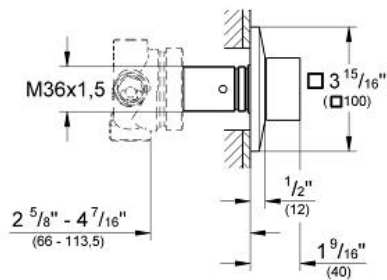

# ALLURE BRILLIANT 3-Way Diverter Trim

MODEL # 19799000

Pure Freude  
an Wasser

GROHE

**Product Description:**  
ALLURE BRILLIANT  
3-Way Diverter Trim

**Standard Specification:**

- Final installation set for:
- Set for final installation for 29 035 000
- Without concealed body
- **GROHE StarLight** chrome finish
- Adjustable installation depth
- Adjustable installation depth: 2 1/2" - 4 1/2"

**Applicable Codes & Standards:**

- Energy Policy Act of 1992
- ASME A112.18.1/CSA B125.1

**Color:**

- 19799000 StarLight Chrome