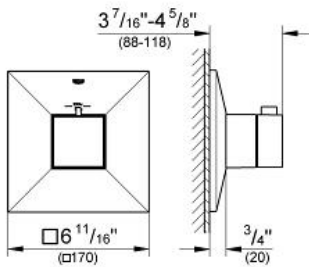

ALLURE BRILLIANT Custom Shower Thermostatic Trim with Control Module

MODEL # 19795000

Pure Freude
an Wasser

Product Description:
ALLURE BRILLIANT
Custom Shower Thermostatic Trim with Control Module

Standard Specification:

- For high-flow, multiple outlet custom shower applications
- Requires separate volume controls
- **GROHE TurboStat** technology
- Requires GrohFlex universal rough-In box (35 026 000) (sold separately)
- Max Flow Rate: 14 gpm at 45 psi