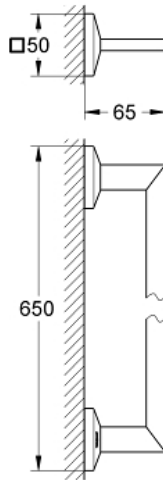

ALLURE BRILLIANT
Towel Rail

MODEL # 40497000

Pure Freude
an Wasser

GROHE

Product Description:
ALLURE BRILLIANT
Towel Rail

Standard Specification:

- Material: Metal
- Concealed fastening
- GROHE StarLight chrome finish

Applicable Codes & Standards:

- Energy Policy Act of 1992
- ASME A112.18.1/CSA B125.1

Color:

- 40497000 StarLight Chrome