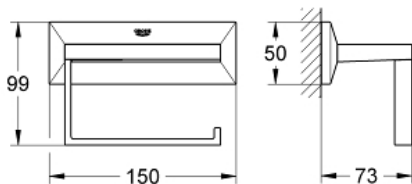

ALLURE BRILLIANT  
Toilet Paper Holder

MODEL # 40499000

Pure Freude  
an Wasser

GROHE

**Product Description:**  
ALLURE BRILLIANT  
Toilet Paper Holder

**Standard Specification:**

- Without cover
- Material: Metal
- Concealed fastening
- **GROHE StarLight** chrome finish