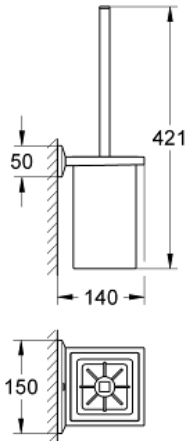

ALLURE BRILLIANT
Toilet Brush Set

MODEL # 40500000

Pure Freude
an Wasser

GROHE

Product Description:
ALLURE BRILLIANT
Toilet Brush Set

Standard Specification:

- Material: Glass/Metal
- Wall mount
- Concealed fastening
- **GROHE StarLight** chrome finish