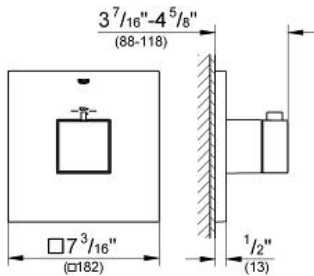

EUROCUBE Custom Shower Thermostatic Trim with Control Module

MODEL # 19928000

Pure Freude
an Wasser

ADA

Product Description:

EUROCUBE

Custom Shower Thermostatic Trim with Control Module

Standard Specification:

- For high-flow, multiple outlet custom shower applications
- Requires separate volume controls
- **GROHE TurboStat** technology
- Requires GrohFlex universal rough-In box (35 026 000) (sold separately)
- Max Flow Rate 14 gpm at 45 psi