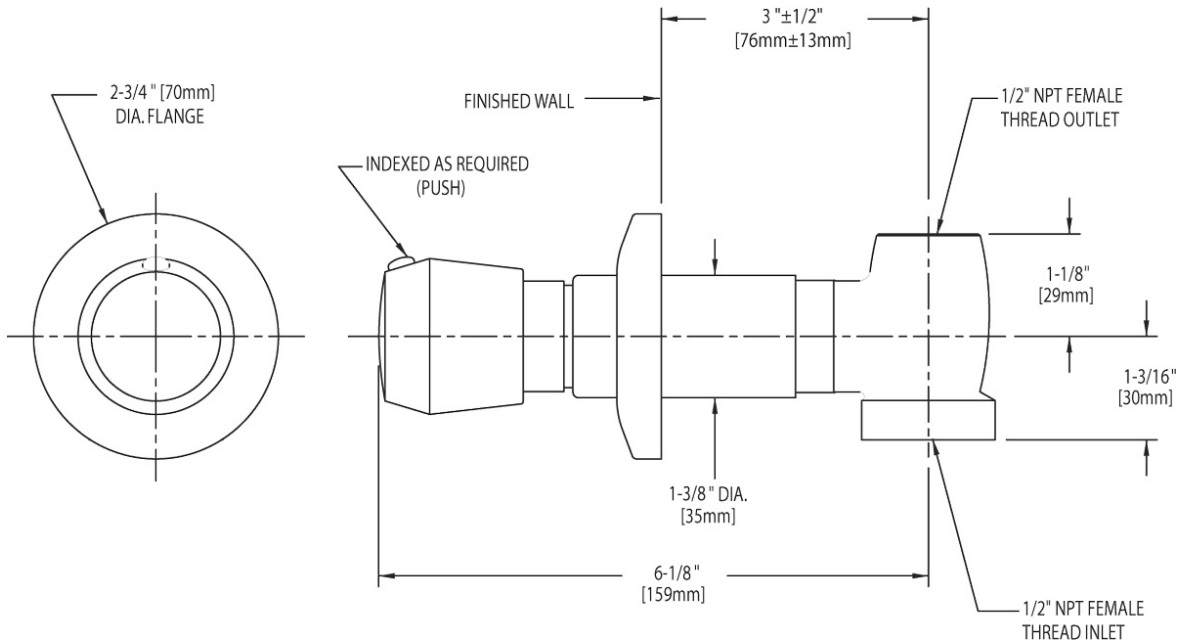

### Architect/Engineer Specification

Chicago Faucets No. 770-665PSHCP, Concealed Straight Valve, chrome plated. 1-3/4" metal, vandal-proof, push handle with blue or red index button. MVP self-closing, auto-timed metering cartridge, adjustable run time from 2 to 15 seconds, opens with push, 0.25 gallon/cycle. 1/2" NPT female thread inlet. 1/2" NPT female thread outlet.