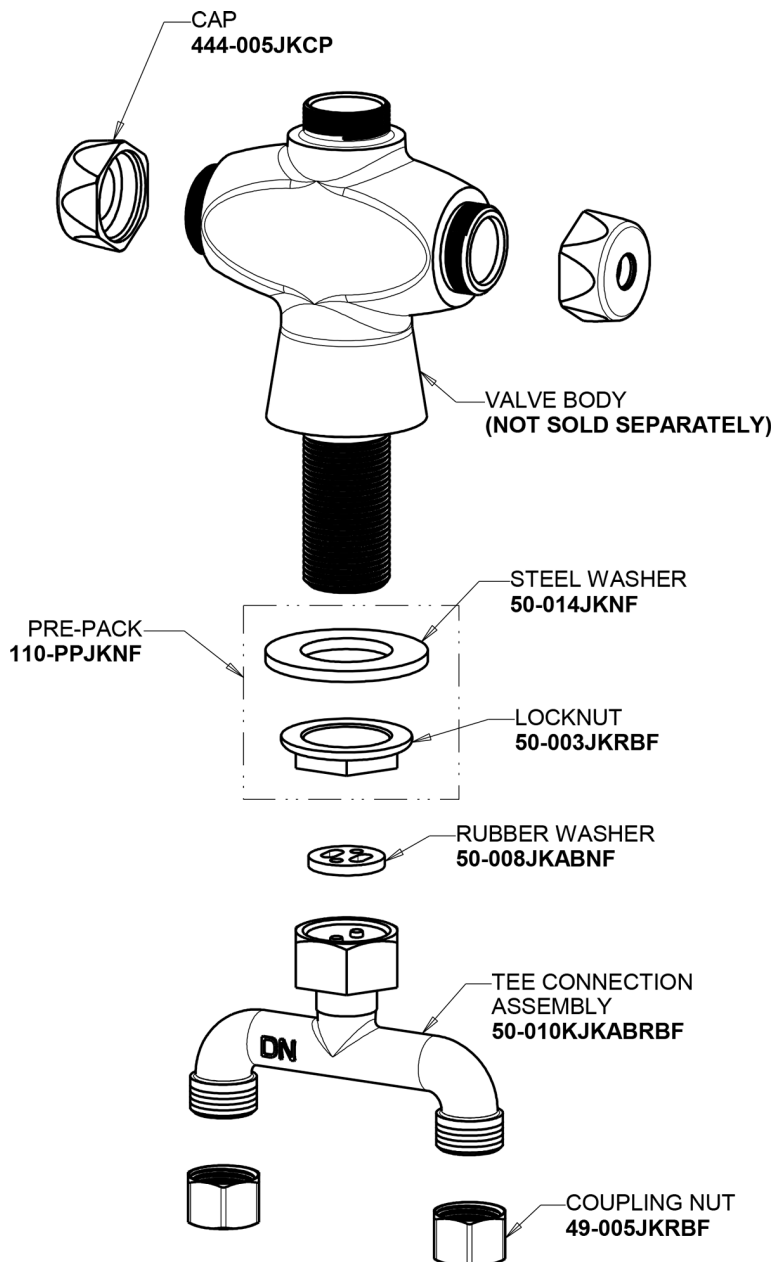

Repair Parts

50-TLESAB

Hot and Cold Water Mixing Sink Faucet

CHICAGO FAUCETS®

Geberit Group

Base Parts:

2-3/8" Lever Handle 369-PRJKCP

Quarturn Compression Cartridge (pair) 1-099XTJKABNF (right) 1-100XTJKABNF (left)