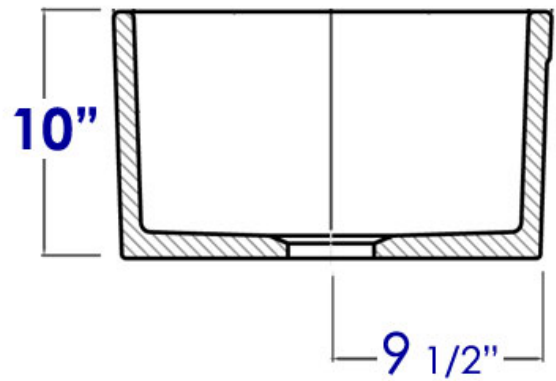

AB506

26" Decorative Lip Single Bowl Fireclay Farmhouse Kitchen

Note: All product dimensions are approximate and should be verified on site prior to installation.
Visit www.ALFIbrand.com for more information.