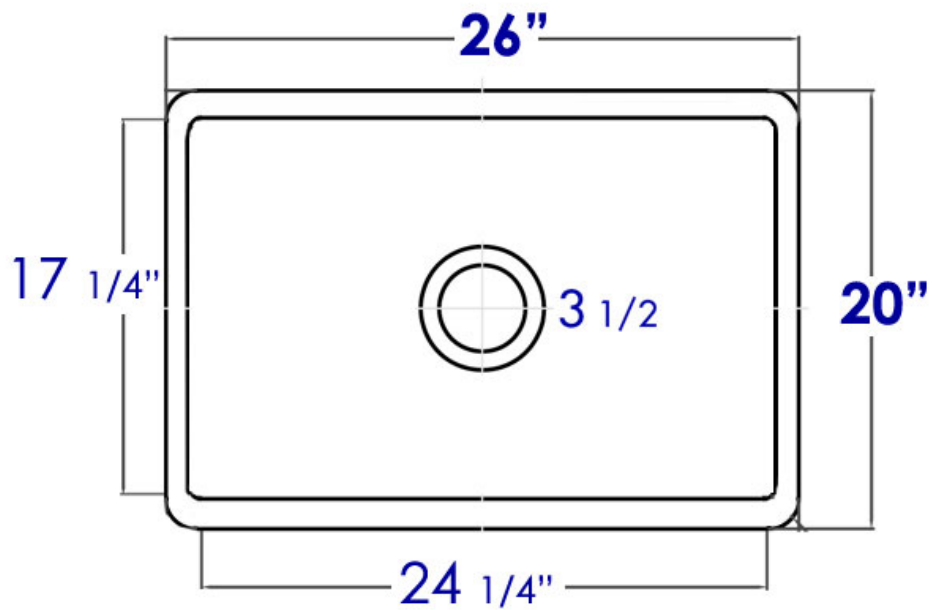

AB506

26" Decorative Lip Single Bowl Fireclay Farmhouse Kitchen

Note: All product dimensions are approximate and should be verified on site prior to installation.
Visit www.ALFIbrand.com for more information.