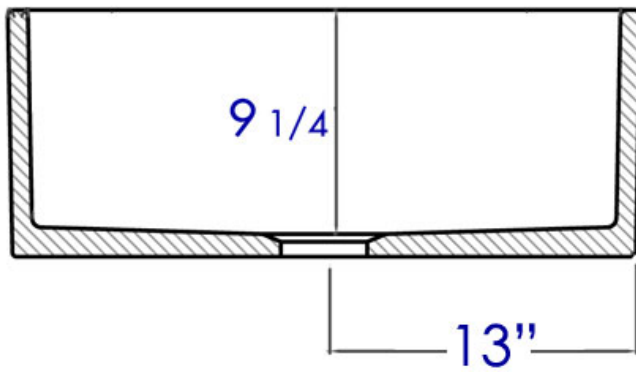

AB506

26" Decorative Lip Single Bowl Fireclay Farmhouse Kitchen

Note: All product dimensions are approximate and should be verified on site prior to installation.
Visit www.ALFIbrand.com for more information.