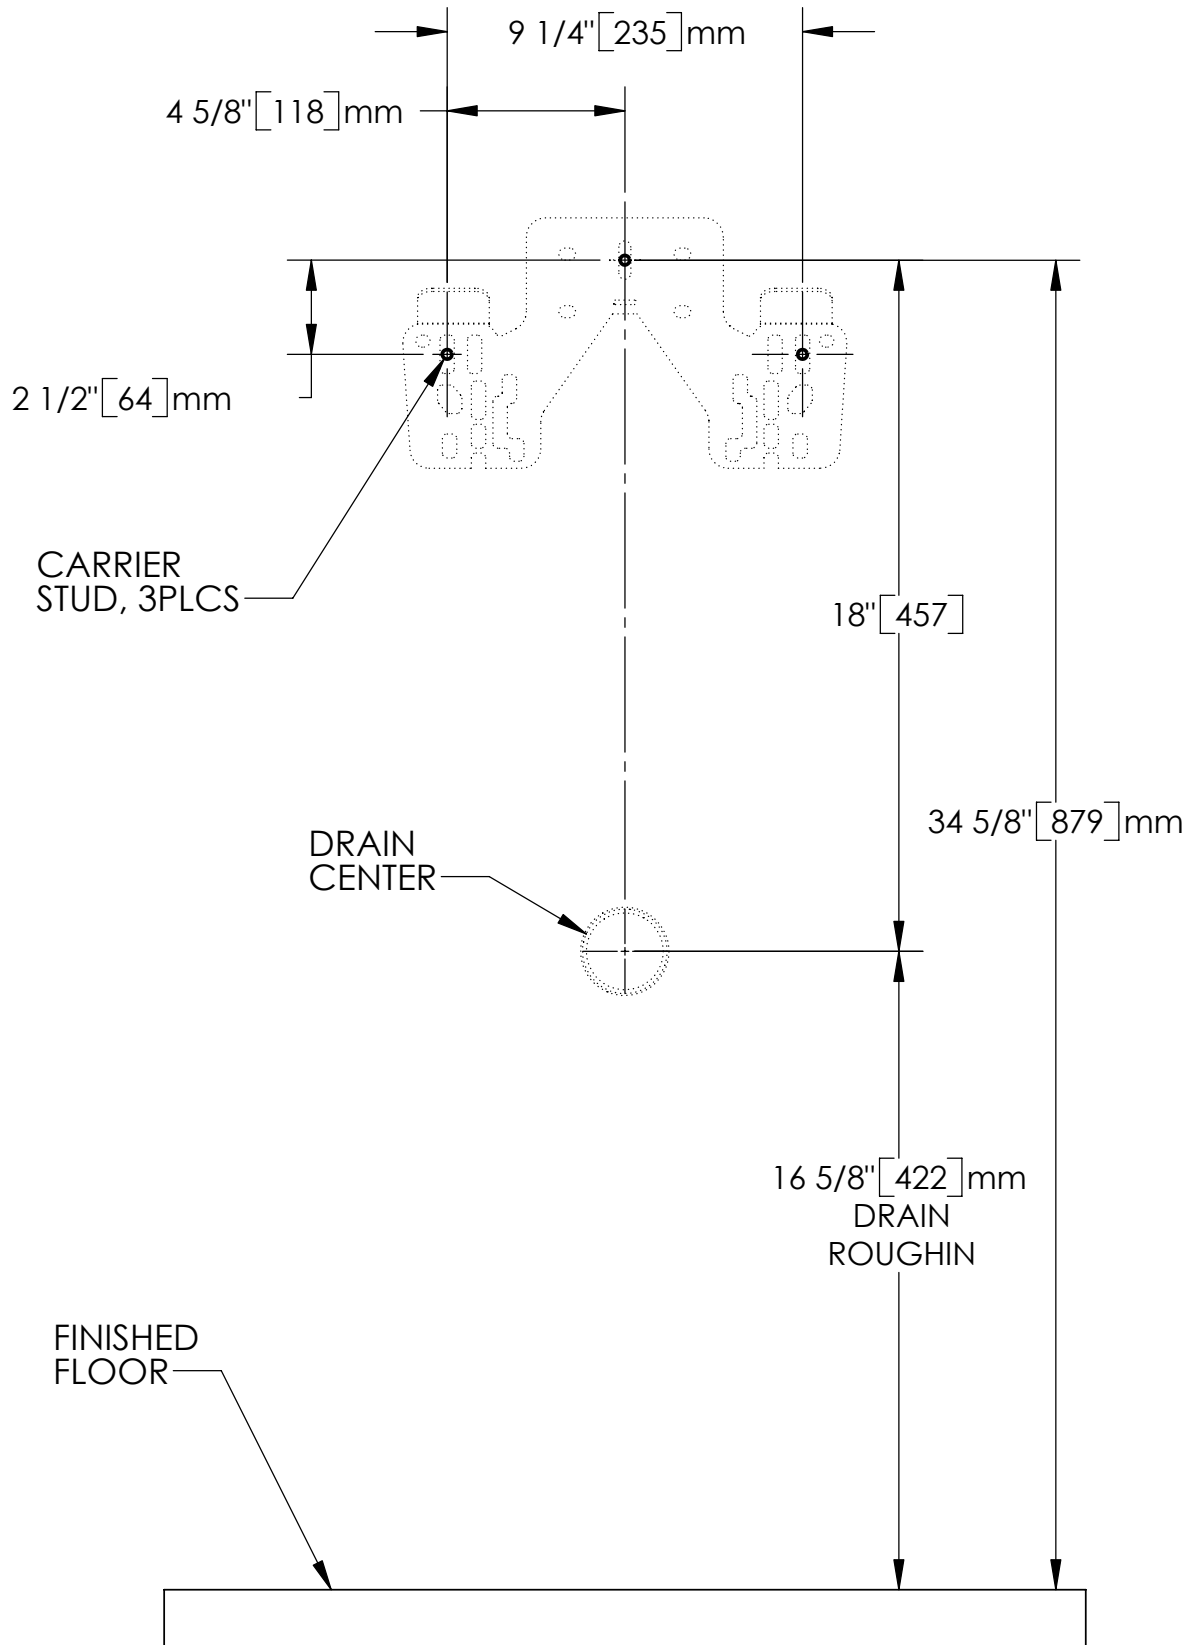

# WES-2000 FIXED UNI-BRACKET CARRIER STUD PLACEMENT

Note: Fractional dimensions are rounded to the nearest 1/16"  
Dimensions in (mm) are rounded to the nearest 1mm

# WES-2000 ADA FIXED UNI-BRACKET CARRIER STUD PLACEMENT

Note: Fractional dimensions are rounded to the nearest 1/16"  
Dimensions in (mm) are rounded to the nearest 1mm