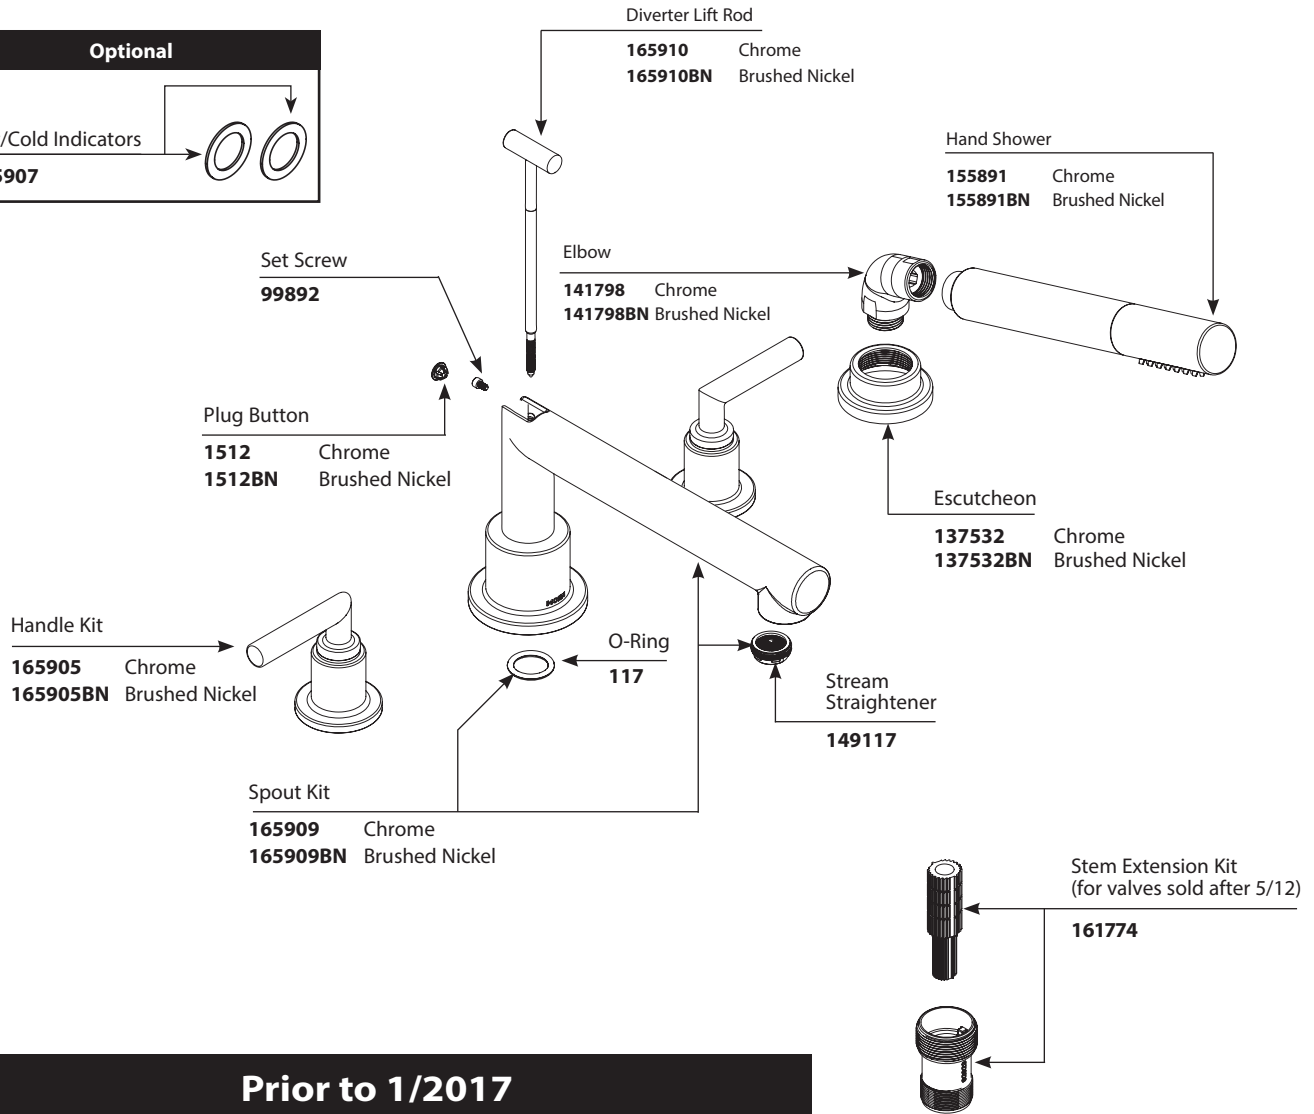

■ Order by Part Number

■ Trim can be used with
9796, 9797, 9792, or
9793 valves

ARRIS™ Two-Handle Roman Tub Trim		
MODEL	TYPE	FINISH
TS93004	Lever	Chrome
TS93004BN	Lever	Brushed Nickel

Optional

Hot/Cold Indicators
165907

Prior to 1/2017

Handle Extension & Escutcheon Adjuster (For valves sold before 8/08)
106378

Escutcheon Adjuster (For valves sold after 8/08)
142981