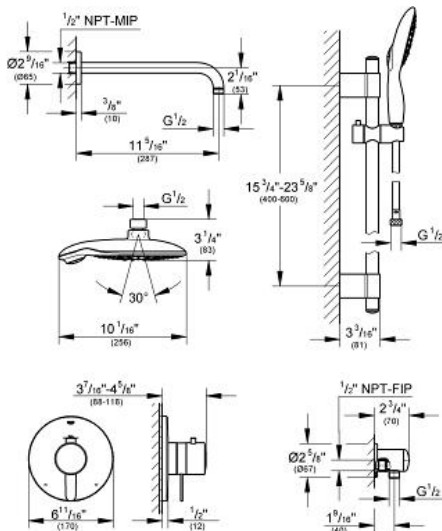

GROHFLEX SHOWER SET

Thermostat valve

MODEL # 35052000

Pure Freude
an Wasser

Product Description:
GROHFLEX SHOWER SET
Thermostat valve

Standard Specification:

- Shower combination
- Consisting of:
 - Power&Soul shower head, 2.5 gpm (27 767)
 - Rainshower 12" shower arm (28 577)
 - GrohFlex Cosmopolitan Dual Function THM trim & valve (19 878)
 - Power&Soul shower set, 2.5 gpm (27 736)
 - Cosmopolitan THM
 - Relaxa wall union (28 672)
- Requires GrohFlex Universal Rough-In Box (35 026)

Applicable Codes & Standards:

- Energy Policy Act of 1992
- ASME A112.18.1/CSA B125.1

Color:

- 35052000 StarLight Chrome