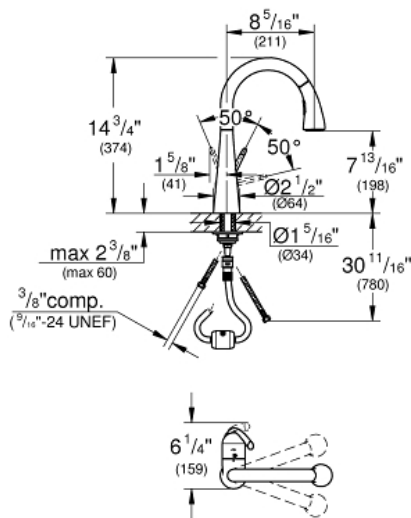

LADYLUX
Single-Handle Kitchen Faucet
MODEL # 32298001

Pure Freude
an Wasser

Product Description:
LADYLUX
Single-Handle Kitchen Faucet

Standard Specification:

- Single hole installation
- Swivel Spout
- Swivel area 360°
- Adjustable flow rate limiter
- **Pull-out Dual Spray Control** - switches back and forth between regular flow and spray
- Automatic returning
- Integrated non-return valve
- Locking diverter: aerator/SpeedClean shower jet
- Automatic return to aerator
- Stainless steel flex lines
- Quick installation system
- Check valve included to prevent backflow
- **SpeedClean** anti-lime system
- **GROHE SilkMove** ceramic cartridge
- 8 5/16" reach
- Forward rotation lever, does not hit backsplash
- Max Flow Rate: 1.75 gpm (6.6 L/min)

Color:

- 32298001 StarLight Chrome