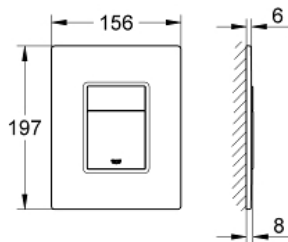

SKATE COSMOPOLITAN Wall Plate

MODEL # 389160A0

Pure Freude
an Wasser

GROHE

Product Description: SKATE COSMOPOLITAN Wall Plate

Standard Specification:

- With mirror surface
- Titanium plastic actuation buttons
- For dual flush or start & stop actuation
- For pneumatic discharge valve AV1
- Vertical and horizontal installation
- 6" x 7¾"
- Made of safety glass
- Mounting-set
- **GROHE EcoJoy** technology for less water and perfect flow

Color:

- 389160A0 mirror glass