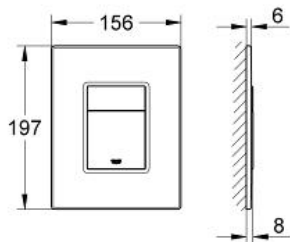

SKATE COSMOPOLITAN Wall Plate

MODEL # 38914XN0

*Pure Freude
an Wasser*

GROHE
WAVE

Product Description:
SKATE COSMOPOLITAN
Wall Plate

Standard Specification:

- With leather surface
- For dual flush or start & stop actuation
- For pneumatic discharge valve AV1
- Vertical and horizontal installation
- 6" x 7³/₄"
- Fixing frame with mounting-set
- Not suitable for flushing cistern 1.6 gal
- **GROHE StarLight** finish
- **GROHE EcoJoy** technology for less water and perfect flow