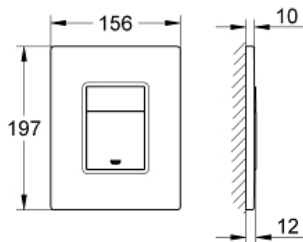

SKATE COSMOPOLITAN Wall Plate

MODEL # 38859XG0

*Pure Freude
an Wasser*

GROHE

Product Description:
SKATE COSMOPOLITAN
Wall Plate

Standard Specification:

- With printed graphics
- For dual flush or start & stop actuation
- For pneumatic discharge valve AV1
- Vertical and horizontal installation
- 6" x 7³/₄"
- Made of ABS
- **GROHE StarLight** finish
- **GROHE EcoJoy** technology for less water and perfect flow