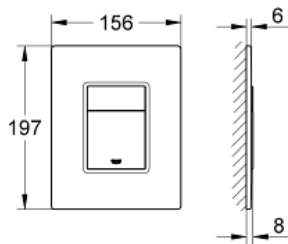

SKATE COSMOPOLITAN Wall Plate

MODEL # 38845MF0

*Pure Freude
an Wasser*

GROHE
WAVE

Product Description:
**SKATE COSMOPOLITAN
Wall Plate**

Standard Specification:

- With glass surface
- For dual flush or start & stop actuation
- For pneumatic discharge valve AV1
- Vertical and horizontal installation
- 6" x 7¾"
- Made of safety glass
- Mounting-set
- Not suitable for flushing cistern 1.6 gal
- **GROHE EcoJoy** technology for less water and perfect flow