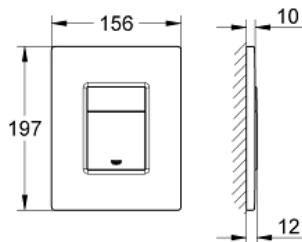

# SKATE COSMOPOLITAN Wall Plate

MODEL # 38821000

*Pure Freude  
an Wasser*

**GROHE**  

**Product Description:**  
**SKATE COSMOPOLITAN  
Wall Plate**

**Standard Specification:**

- For dual flush or start & stop actuation  
vandal-resistant
- For pneumatic discharge valve AV1
- Vertical installation
- 6" x 7<sup>3</sup>/<sub>4</sub>"
- Made of brass
- **GROHE StarLight** chrome finish
- **GROHE EcoJoy** technology for less water and perfect flow