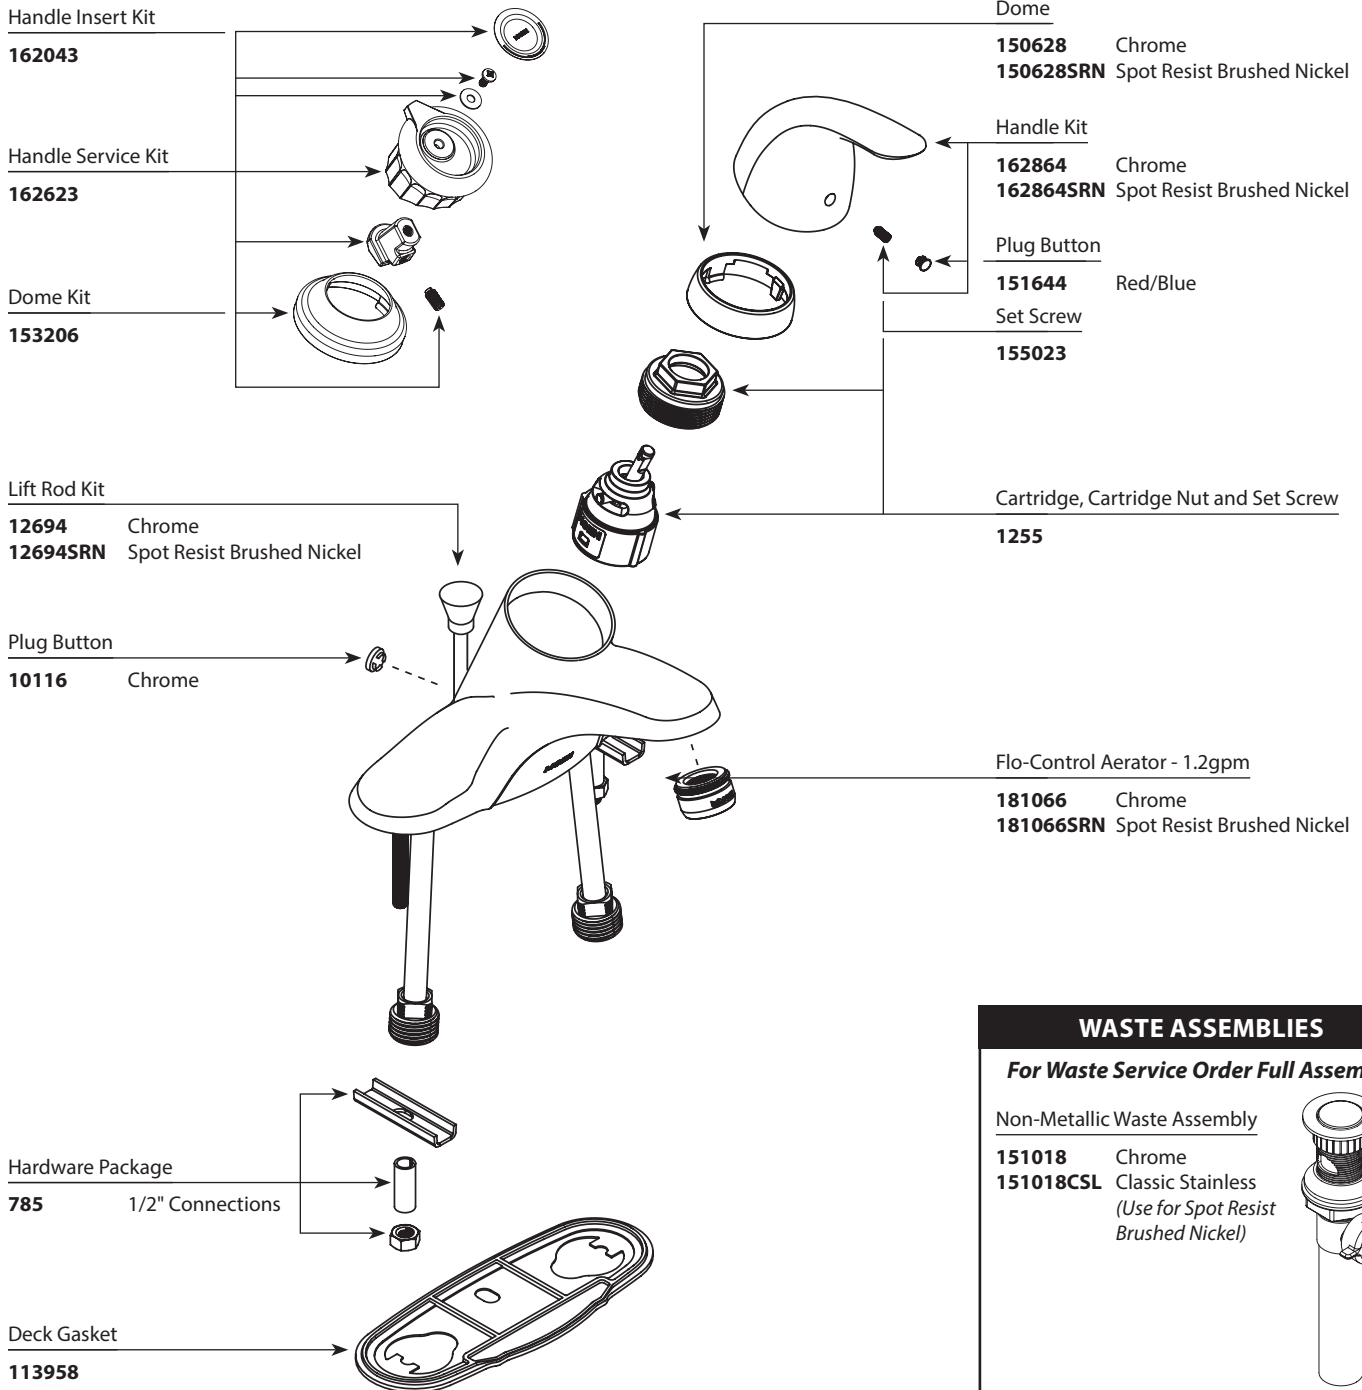

Buy it for looks. Buy it for life.®

Illustrated Parts

*There is more than 1 version of this model.
Page down to identify the version you have.*

■ **Order by Part Number**

ADLER™		
Single-Handle Lavatory Faucet		
MODEL	FINISH	NOTES
WSL84502SRN	Spot Resist Brushed Nickel	Non-Metallic Waste
WS84503	Chrome	Non-Metallic Waste (knob included)

WASTE ASSEMBLIES	
<i>For Waste Service Order Full Assembly</i>	
Non-Metallic Waste Assembly	
151018	Chrome
151018CSL	Classic Stainless <i>(Use for Spot Resist Brushed Nickel)</i>

Buy it for looks. Buy it for life.®

Illustrated Parts

■ Order by Part Number

ADLER™ Single-Handle Lavatory Faucet		
MODEL	FINISH	NOTES
WSL84502SRN	Spot Resist Brushed Nickel	Non-Metallic Waste
WS84503	Chrome	Non-Metallic Waste (knob included)