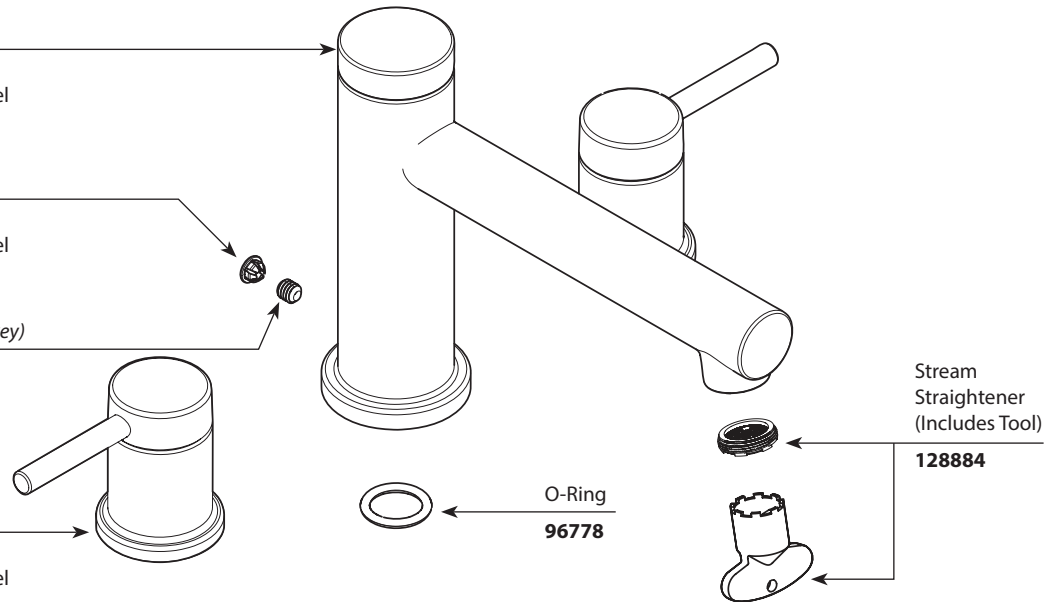

■ Order by Part Number

■ Trim can be used with either
4792, 4793, 4794, 4796, 4797, 4798

ALIGN™ Two Handle Roman Tub Faucet Trim		
MODEL	HANDLE	FINISH
T393	Lever	Chrome
T393BN	Lever	Brushed Nickel
T393BL	Lever	Matte Black
T393BG	Lever	Brushed Gold

Spout Kit

- 172660 Chrome
- 172660BN Brushed Nickel
- 172660BN Matte Black
- 172660BG Brushed Gold

Plug Button

- 1512 Chrome
- 1512BN Brushed Nickel
- 1512BL Matte Black
- 1512BG Brushed Gold

Set Screw (Requires 3/32" hex key)

99892

Handle Kit

- 172663 Chrome
- 172663BN Brushed Nickel
- 172663BN Matte Black
- 172663BG Brushed Gold

Available separately for
adjustable roman tub valves

Stem Extension Kit
(for valves sold before 5/2012)