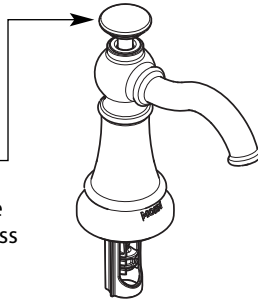

Buy it for looks. Buy it for life.®

■ Order by Part Number

Pump Knob Kit

- 173488** Chrome
- 173488ORB** Oil Rubbed Bronze
- 173488SRS** Spot Resist Stainless

Underdeck Service Kit

**173490**

# Illustrated Parts

| TRADITIONAL SOAP/LOTION DISPENSER |                       |
|-----------------------------------|-----------------------|
| <u>MODEL</u>                      | <u>FINISH</u>         |
| S3945C                            | Chrome                |
| S3945ORB                          | Oil Rubbed Bronze     |
| S3945SRS                          | Spot Resist Stainless |