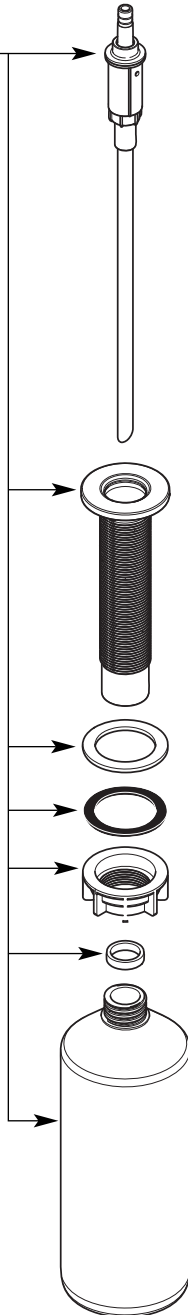

Buy it for looks. Buy it for life.®

■ Order by Part Number

Pump Knob Kit

- 173488** Chrome
- 173488ORB** Oil Rubbed Bronze
- 173488SRS** Spot Resist Stainless

Underdeck Service Kit

**173490**

# Illustrated Parts

| TRADITIONAL SOAP/LOTION DISPENSER |                       |
|-----------------------------------|-----------------------|
| <u>MODEL</u>                      | <u>FINISH</u>         |
| S3945C                            | Chrome                |
| S3945ORB                          | Oil Rubbed Bronze     |
| S3945SRS                          | Spot Resist Stainless |