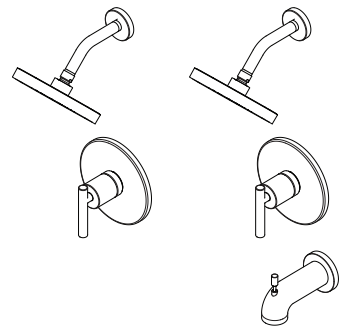

## Contempra™ Tub And Shower Trim

- G89-7NCC Finish(CC)
- G89-7NCK Finish(KK)
- G89-8NCC Finish(CC)
- G89-8NCK Finish(KK)

### Specifications

- Single Control
- Trim Only, Valve Not Included

### Features

- Brass Ball Joints
- Fixed Hub
- PVD Finish (KK Finish Only)
- Raincan Included
- Volume and Temperature Control
- Tub & Shower (8NCC Only)
- Shower Only (7NCC Only)
- Pforever Warranty®