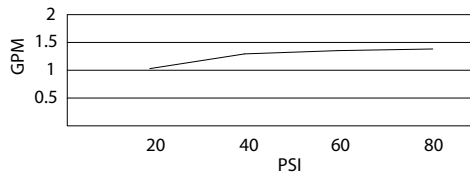

SPECIFICATIONS

OPULENCE™ TWO HANDLE MINI-WIDESPREAD LAVATORY FAUCET

Model

D303057 (Replaces D306357 series)

Description

- Ceramic disc valve
- 7 1/2" high swivel spout, 6 1/4" spout length
- Metal pop-up drain assembly
- 3 hole mount

Standards

- UPC/cUPC
- NSF 61-9
- Energy policy act of 1992

- ASME A112.18.1

- CSA B125

- Meets CA AB-1953

Less than 0.25% Lead content

- ADA Accessibility Guidelines for Buildings and Facilities - 4.27.4 Controls and Mechanisms

Flow Rate

Finishes Available

- Chrome
- Other: Refer to Price List for additional finish

Warranty

Danze products are covered by a manufacturer's limited "lifetime" warranty for manufacturing defects.