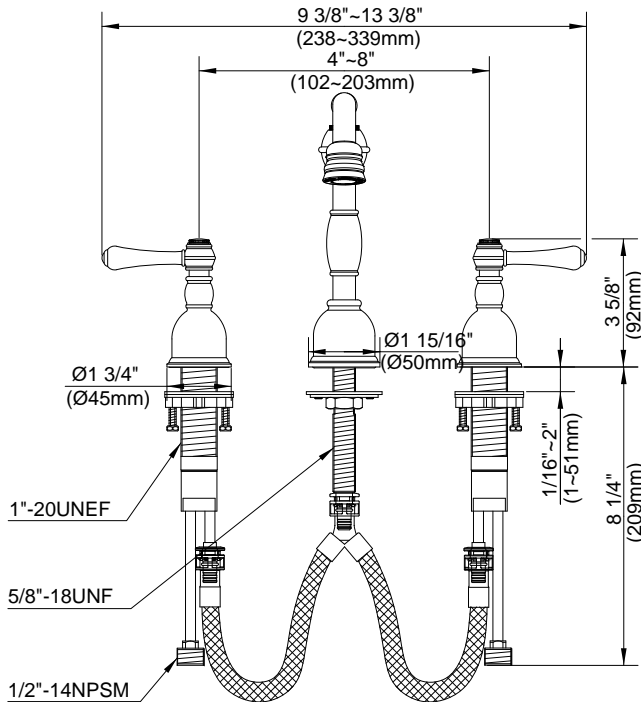

Submittal Information:

Job Name: _____
Contractor: _____

Location: _____
Contact #: _____