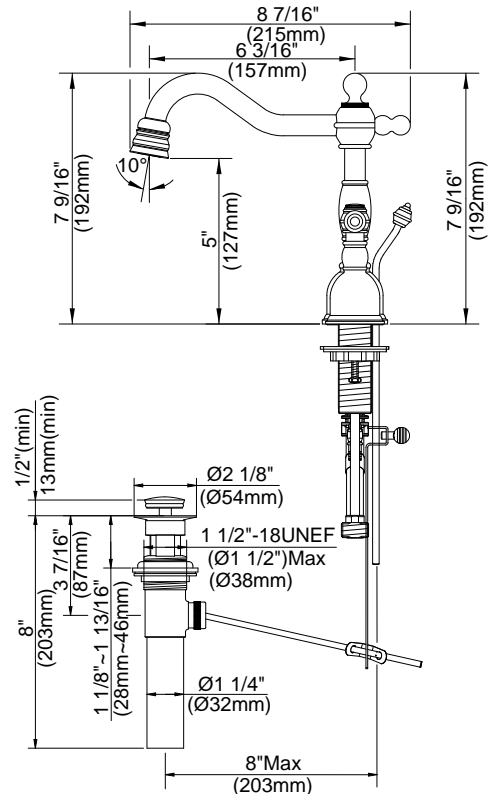

Submittal Information:

Job Name: _____
Contractor: _____

Location: _____
Contact #: _____