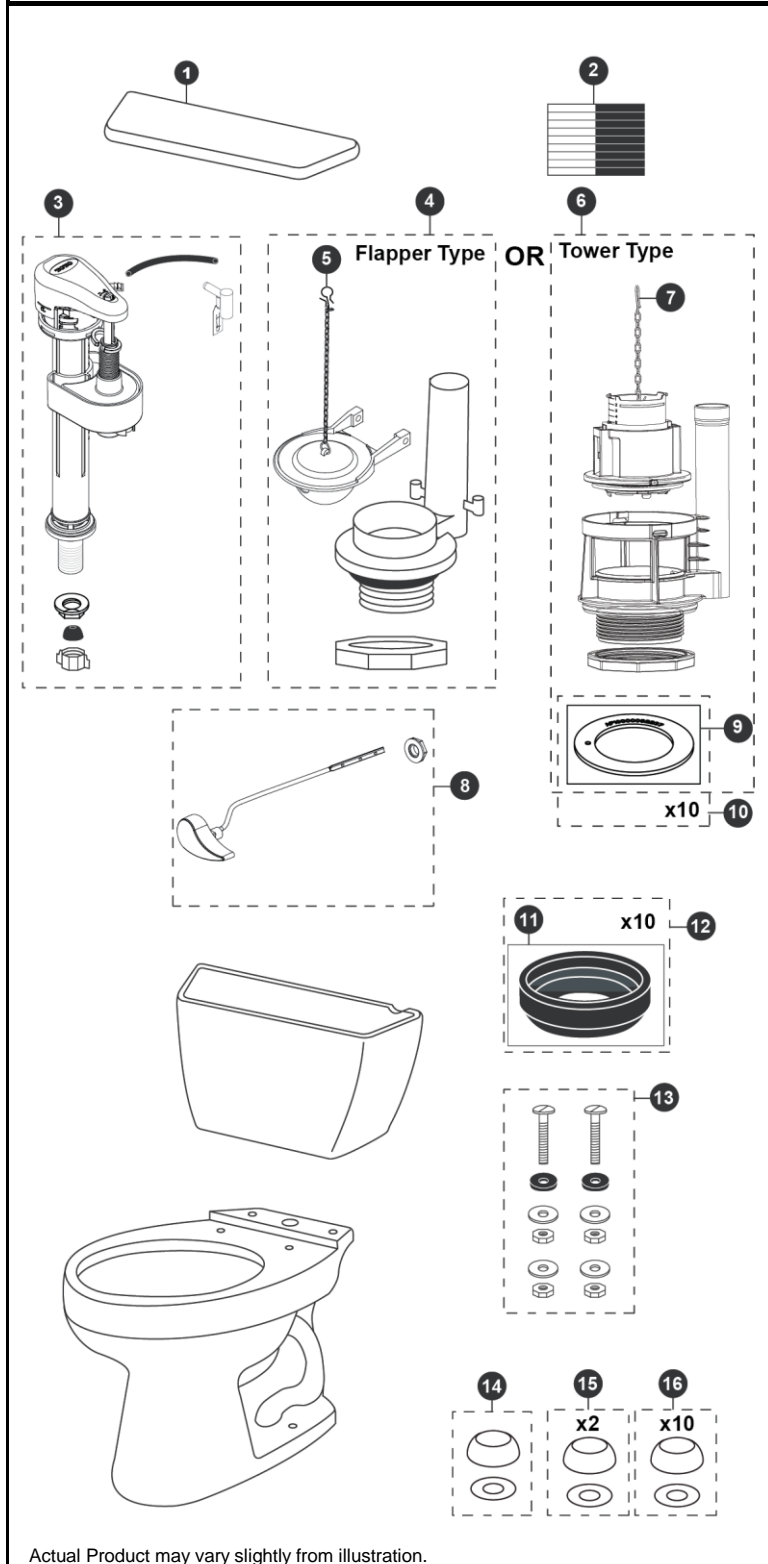

CST744EL
C744EL
ST743E

Drake® 1.28 Gpf Toilet, Elongated, E-Max®, ADA, 12" Rough-In

Item	Part	Description
1	TCU743CRE#01	Tank Lid w/ Velcro - Cotton
	TCU743CRE#03	Tank Lid w/ Velcro - Bone
	TCU743CRE#11	Tank Lid w/ Velcro - Colonial White
	TCU743CRE#12	Tank Lid w/ Velcro - Sedona Beige
	TCH743CRE#51	Tank Lid w/ Velcro - Ebony
2	THU107	Velcro Tape
3	TSU53A	Fill Valve
4	THU252P-A	Flush Valve
5	THU500S	Flapper w/ Chain
6	THU445.10F-A	Drain Valve for Tower Type
7	THU440-A	Flush Tower
8	THU068#01	Trip Lever - Cotton
	THU068#03	Trip Lever - Bone
	THU068#11	Trip Lever - Colonial White
	THU068#12	Trip Lever - Sedona Beige
	THU068#51	Trip Lever - Ebony
	THU068#CP	Trip Lever - Chrome Plated
	THU068#BN	Trip Lever - Brushed Nickel
	THU068#PN	Trip Lever - Polished Nickel
9	THU407	Seal Gasket (1 piece)
10	THU370	Seal Gasket (10 pieces)
11	9BU024E	3" Tank to Bowl Gasket
12	THU131	Tank to Bowl Gaskets (10 pieces)
13	TSU01D	Tank Mounting Kit
14	THU044#01	Bolt Cap Set - Cotton (1 set)
	THU044#03	Bolt Cap Set - Bone (1 set)
	THU044#11	Bolt Cap Set - Colonial White (1 set)
	THU044#12	Bolt Cap Set - Sedona Beige
	THU044#51	Bolt Cap Set - Ebony
15	THU044S#01	Bolt Cap Sets - Cotton (2 pieces)
	THU044S#03	Bolt Cap Sets - Bone (2 pieces)
	THU044S#11	Bolt Cap Sets - Colonial White (2 pieces)
	THU044S#12	Bolt Cap Sets - Sedona Beige (2 pieces)
	THU044S#51	Bolt Cap Sets - Ebony (2 pieces)
16	THU098#01	Bolt Cap Sets - Cotton (20 pieces)
	THU098#03	Bolt Cap Sets - Bone (20 pieces)
	THU098#11	Bolt Cap Sets - Colonial White (20 pieces)
	THU098#12	Bolt Cap Sets - Sedona Beige (20 pieces)
	THU098#51	Bolt Cap Sets - Ebony (20 pieces)

Note:

Product Number Explanations

Two-Piece Toilet

(CST) Gravity Type Toilet
(744) Model
(E) E-Max®
(L) ADA Compliant

Tank

(ST) Tank
(743) Model

Bowl

(C) Bowl
(744) Model
(E) E-Max®
(L) ADA Compliant