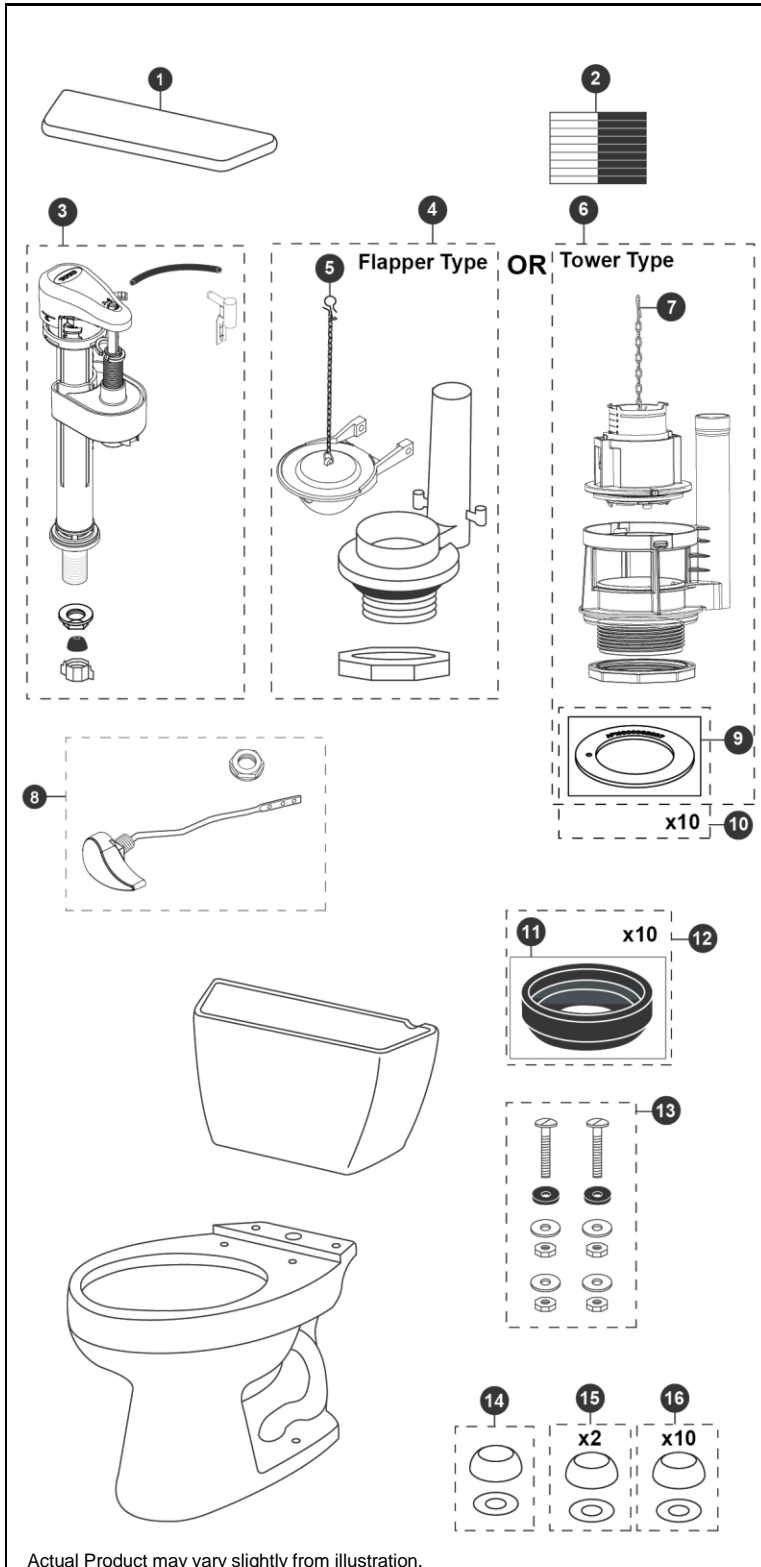

## Drake® 1.6 Gpf Toilet, Elongated, G-Max®, 10" Rough-In, Universal Height

Item	Part	Description
1	TCU706CR#01	Tank Lid w/ Velcro - Cotton
2	THU107	Velcro Tape
3	TSU53A	Fill Valve
4	THU129P-A	Flush Valve
5	THU331S	Flapper w/ Chain
6	THU443.10B-A	Drain Valve for Tower Type
7	THU440-A	Flush Tower
8	THU068#01	Trip Lever - Cotton
	THU068#CP	Trip Lever - Chrome Plated
	THU068#BN	Trip Lever - Brushed Nickel
	THU068#PN	Trip Lever - Polished Nickel
9	THU407	Seal Gasket (1 piece)
10	THU370	Seal Gasket (10 pieces)
11	9BU024E	3" Tank to Bowl Gasket
12	THU131	Tank to Bowl Gaskets (10 pieces)
13	TSU01D	Tank Mounting Kit
14	THU044#01	Bolt Cap Set - Cotton (1 set)
15	THU044S#01	Bolt Cap Sets - Cotton (2 pieces)
16	THU098#01	Bolt Cap Sets - Cotton (20 pieces)

#### Two-Piece Toilet

(CST) Gravity Type Toilet  
(744) Model  
(S) G-Max®  
(F) Universal Height  
(.10) 10" Rough-In

#### Bowl

(C) Bowl  
(744) Model  
(S) G-Max®  
(F) Universal Height  
(.10) 10" Rough-In