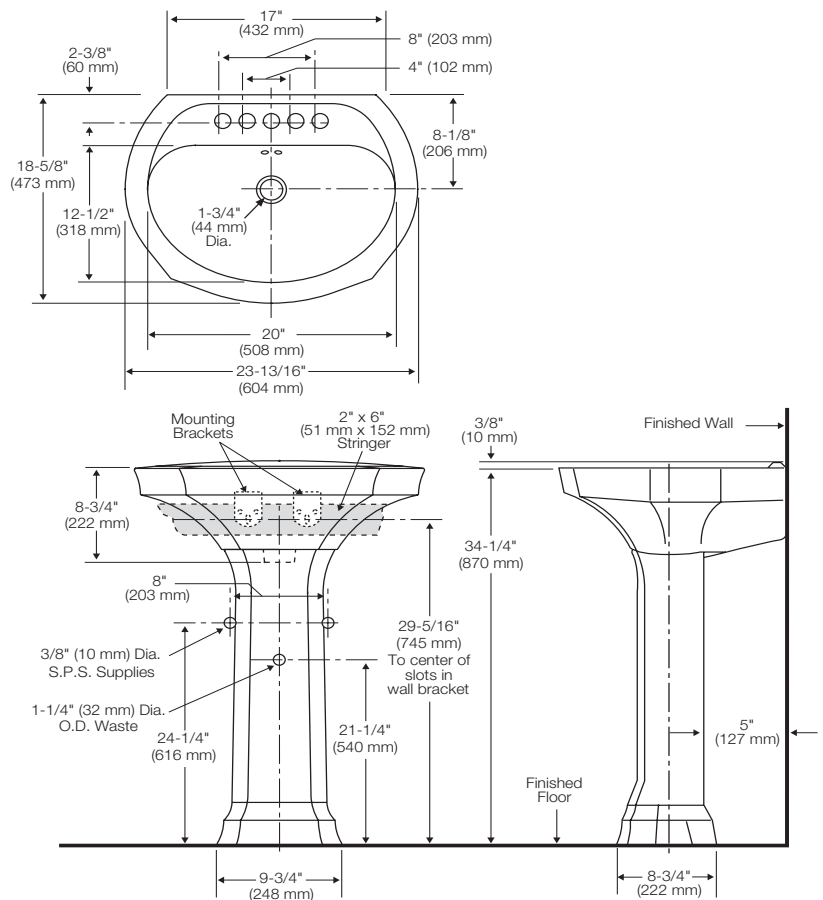

Specifications

Model #	Description	Codes/Standards
335	23-13/16" x 18-5/8" Pedestal Lavatory.	C

Specification	Description	Specification	Description
Material	Vitreous China	Shipping Weight	Model 333 - 36 lbs. (14 kg) Model 334 - 28 lbs. (12 kg)
Warranty	Vitreous China - Limited Lifetime		
Faucet Holes	Single hole, 4" or 8"		

Technical Information

This pedestal lavatory comes with two heavy-duty plastic mounting brackets. Easily installed and adjusted, each contains three holes for solid mounting against wall. Anchoring screws must be used for correct installation. Standard plumbing practice recommends use of both mounting brackets and anchoring screws.

NOTE: For secure installation, wall-mounting hanger should be fastened to solid, support wall stud.

See our complete line of acrylic and vitreous china bathroom fixtures, plastic tank trim and plumbing products.

These dimensions are nominal and subject to change without notice.

Fixture performance and specifications meet or exceed ASME A112.19.2-2008/CSA B45.1-08 standards, and other state and local codes.