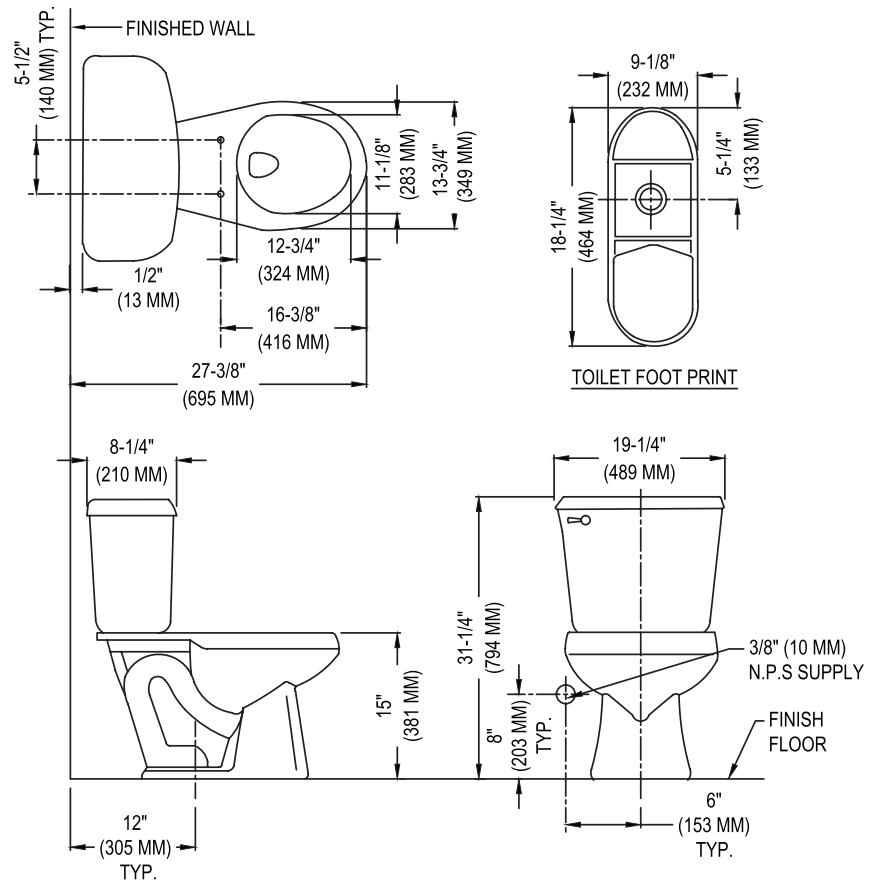

## Summit™ Round 1.28

Round Front, Vitreous China, Two-Piece Toilet

### Specifications

Model #	Description	Codes/Standards
380-387	Round front, (1.28 gpf / 4.86 lpf) two-piece toilet	  

Specification	Description	Specification	Description
Material	Vitreous china	Trap Diameter	2"
Water Pressure Range	20 to 80 PSI	Trap Seal	2-3/8"
MaP Rating	1000 grams	Rough-in	12"
Water Usage	1.28 gpf / 4.86 lpf	Shipping Weight	Model 380 - 49 lbs.
Water Surface Area	8" x 9"		Model 387 - 36 lbs.
Flush System	3" flush valve - MagnaFlush™ flushing technology	Model 4381CTK - 91 lbs.	
		Warranty	Vitreous China - Limited Lifetime Tank Trim - Limited Five Year

### Technical Information

See our complete line of acrylic and vitreous china bathroom fixtures, plastic tank trim and plumbing products.

These dimensions are nominal and subject to change without notice.