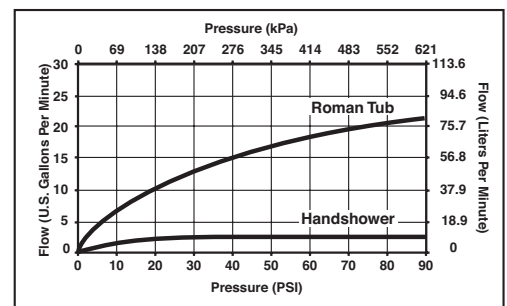

Brizo Kitchen & Bath Company reserves the right (1) to make changes in specifications and materials, and (2) to change or discontinue models, both without notice or obligation. Dimensions are for reference only. See current full-line price book or www.brizo.com for finish options and product availability.

Brizo Kitchen & Bath Company

Indianapolis, Indiana 46280
A Division of Masco Corporation of Indiana
© 2016 Brizo Kitchen & Bath Company