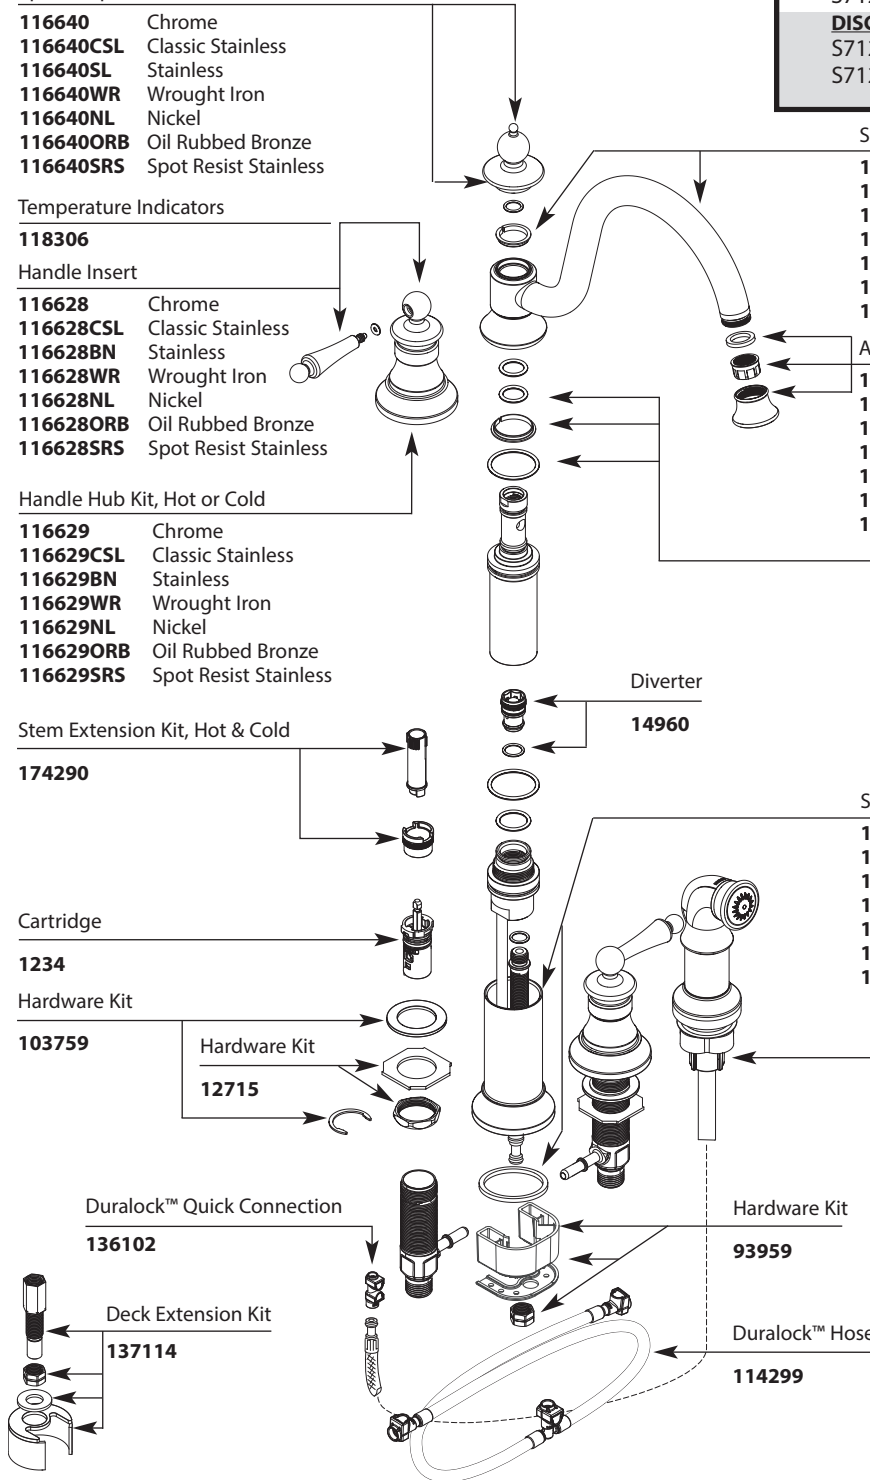

Handle Hub Kit, Hot or Cold

- **116629** Chrome
- **116629CSL** Classic Stainless
- **116629BN** Stainless
- **116629WR** Wrought Iron
- **116629NL** Nickel
- **116629ORB** Oil Rubbed Bronze
- **116629SRS** Spot Resist Stainless

Stem Extension Kit, Hot & Cold

- **174290**

Cartridge

- **1234**

Hardware Kit

- **103759**

Hardware Kit

- **12715**

Duralock™ Quick Connection

- **136102**

Deck Extension Kit

- **137114**

Spout Kit

- **116641** Chrome
- **116641CSL** Classic Stainless
- **116641SL** Stainless
- **116641WR** Wrought Iron
- **116641NL** Nickel
- **116641ORB** Oil Rubbed Bronze
- **116641SRS** Spot Resist Stainless

Aerator Kit

- **101029 (1.5 gpm)** Chrome
- **101029CSL (1.5 gpm)** Classic Stainless
- **101029BN (1.5 gpm)** Stainless
- **101029WR (1.5 gpm)** Wrought Iron
- **101029NL (1.5 gpm)** Nickel
- **101029ORB (1.5 gpm)** Oil Rubbed Bronze
- **101029SRS (1.5 gpm)** Spot Resist Stainless

Diverter

- **14960**

Spout Escutcheon Kit

- **116642** Chrome
- **116642CSL** Classic Stainless
- **116642SL** Stainless
- **116642WR** Wrought Iron
- **116642NL** Nickel
- **116642ORB** Oil Rubbed Bronze
- **116642SRS** Spot Resist Stainless

FOR MODELS WITH QUICK CONNECTION

Spray Head, Hose, and Hose Guide

- **136104** Chrome
- **136104CSL** Classic Stainless
- **136104SL** Stainless
- **136104WR** Wrought Iron
- **136104NL** Nickel
- **136104ORB** Oil Rubbed Bronze
- **136104SRS** Spot Resist Stainless

FOR MODELS WITH THREADED CONNECTION

Protege Side Spray

- **141000** Chrome
- **141000SL** Stainless
- **141000WR** Wrought Iron
- **141000NL** Nickel
- **141000ORB** Oil Rubbed Bronze

TO ORDER PARTS CALL: 1-800-BUY-MOEN

www.moen.com