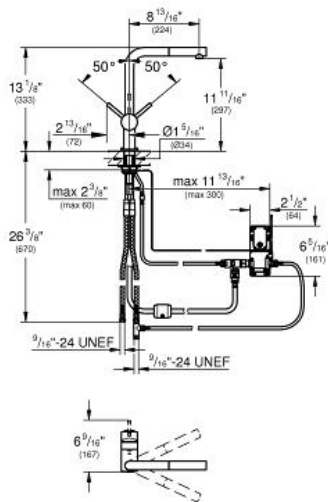

MINTA TOUCH Pull-Down Kitchen Faucet with Touch Technology

MODEL # 30218000

Pure Freude
an Wasser

GROHE

Product Description:

MINTA TOUCH

Pull-Down Kitchen Faucet with Touch Technology

Standard Specification:

- **Touch: activation of cold water via skin contact**
- Single hole installation
- 6 V lithium-battery supply (type CR-P2)
- **CE approved and meets the requirements of IAPMO IGC 349-2017**
- Indication of battery status through different pulses of water
- Safety shut down circuit (when battery nearly empty)
- Solenoid valve
- Automatic safety stop after 60 sec. (factory set)
- Type of protection IP 44
- **GROHE SilkMove** ceramic cartridge
- **GROHE StarLight** chrome finish
- **GROHE SuperSteel** Infinity Finish
- L-spout
- Adjustable flow rate limiter
- Swivel Spout
- Swivel area 360°
- **Single Spray Pull-Out**
- Integrated non-return valve
- Automatic returning
- Stainless steel flex lines
- Quick installation system
- Check valve included to prevent backflow