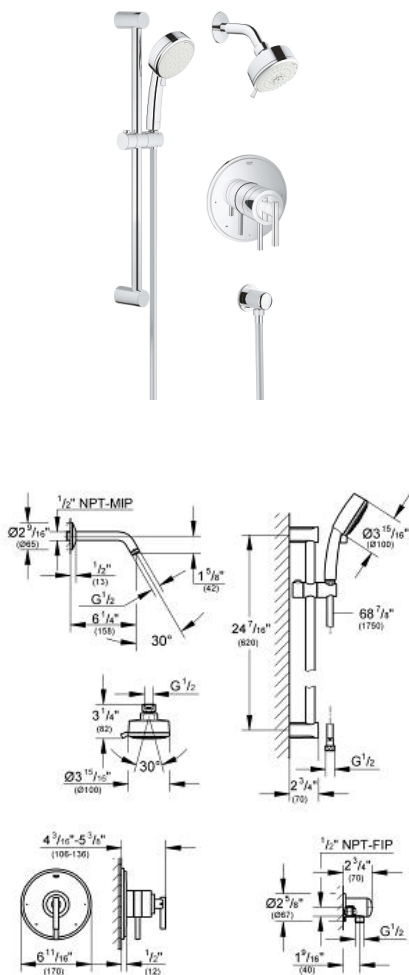

# GROHFLEX SHOWER SET Pressure Balance Valve

MODEL # 35055001

Pure Freude  
an Wasser

**GROHE**

## Product Description: GROHFLEX SHOWER SET Pressure Balance Valve

### Standard Specification:

- Consisting of:
- New Tempesta Cosmopolitan 100 head shower IV, 1.75 gpm (6.6 l/min) (26 043)
- Relexa 6 5/8" shower arm (27 412)
- GrohFlex PBV Timeless dual function (19 867)
- New Tempesta Cosmopolitan 100 shower set - 2 spray, 2.0 gpm (26 076)
- Relexa wall union (28 672)
- Requires GrohFlex Universal Rough-In Box (35 026)

### Color:

- 35055001 StarLight Chrome