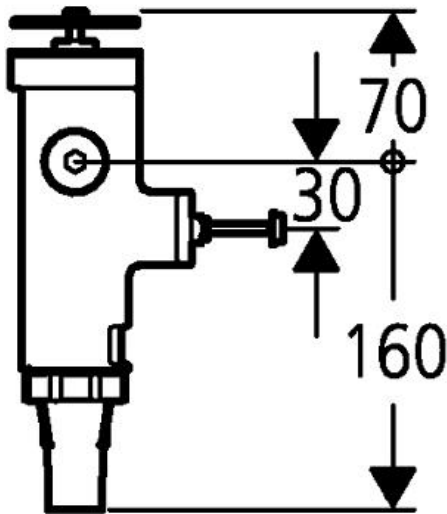

Wall Carrier Toilet Flush Valve

MODEL # 43996000

Pure Freude
an Wasser

GROHE

Product Description:

Wall Carrier Toilet Flush Valve

Standard Specification:

- Concealed installation
- 3/4"
- Retrofit for 677.00.200/677.03.200/680.00.200
- Without stop valve
- Without flush pipe

Color:

□ 43996000