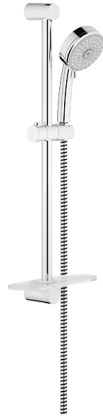

NEW TEMPESTA
COSMOPOLITAN 100
Shower rail set 4 sprays

MODEL # 27577

Pure Freude an Wasser

GROHE America, Inc | 200 North Gary Avenue, Suite G, Roselle, IL 60172
Phone: +1 (800) 444-7643 | Fax: +1 (800) 225-2778 | us-customerservice@grohe.com

Product Description:
Shower rail set 4 sprays

Standard Specification:

- GROHE StarLight® finish
- GROHE EcoJoy® technology for less water and perfect flow
- GROHE DreamSpray® perfect spray pattern
- SpeedClean anti-lime system
- Inner WaterGuide for a longer life

Consisting of:

- Hand Shower (27 575 001)
- 24" shower bar (27 521 000)
- Relaxaflex 69" hose (28 154)
- GROHE EasyReach™ tray (27 596 000)
- Max FLow Rate 2.5 gpm
- Suitable for instantaneous heater
- Min. recommended pressure 15 psi

Applicable Codes & Standards:

- Energy Policy Act of 1992
- ASME A112.18.1/CSA B125.1

Color:

- 27577 001 chrome
- 27577 EN1 Brushed Nickel inf