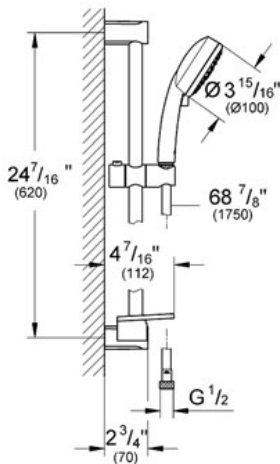

NEW TEMPESTA
COSMOPOLITAN 100
Shower rail set 4 sprays

MODEL # 27577

Pure Freude an Wasser

GROHE America, Inc | 200 North Gary Avenue, Suite G, Roselle, IL 60172
Phone: +1 (800) 444-7643 | Fax: +1 (800) 225-2778 | us-customerservice@grohe.com

Product Description:
Shower rail set 4 sprays

Standard Specification:

- GROHE StarLight® finish
- GROHE EcoJoy® technology for less water and perfect flow
- GROHE DreamSpray® perfect spray pattern
- SpeedClean anti-lime system
- Inner WaterGuide for a longer life

Consisting of:

- Hand Shower (27 575 001)
- 24" shower bar (27 521 000)
- Relaxaflex 69" hose (28 154)
- GROHE EasyReach™ tray (27 596 000)
- Max FLow Rate 2.5 gpm
- Suitable for instantaneous heater
- Min. recommended pressure 15 psi

Applicable Codes & Standards:

- Energy Policy Act of 1992
- ASME A112.18.1/CSA B125.1

Color:

- 27577 001 chrome
- 27577 EN1 Brushed Nickel inf