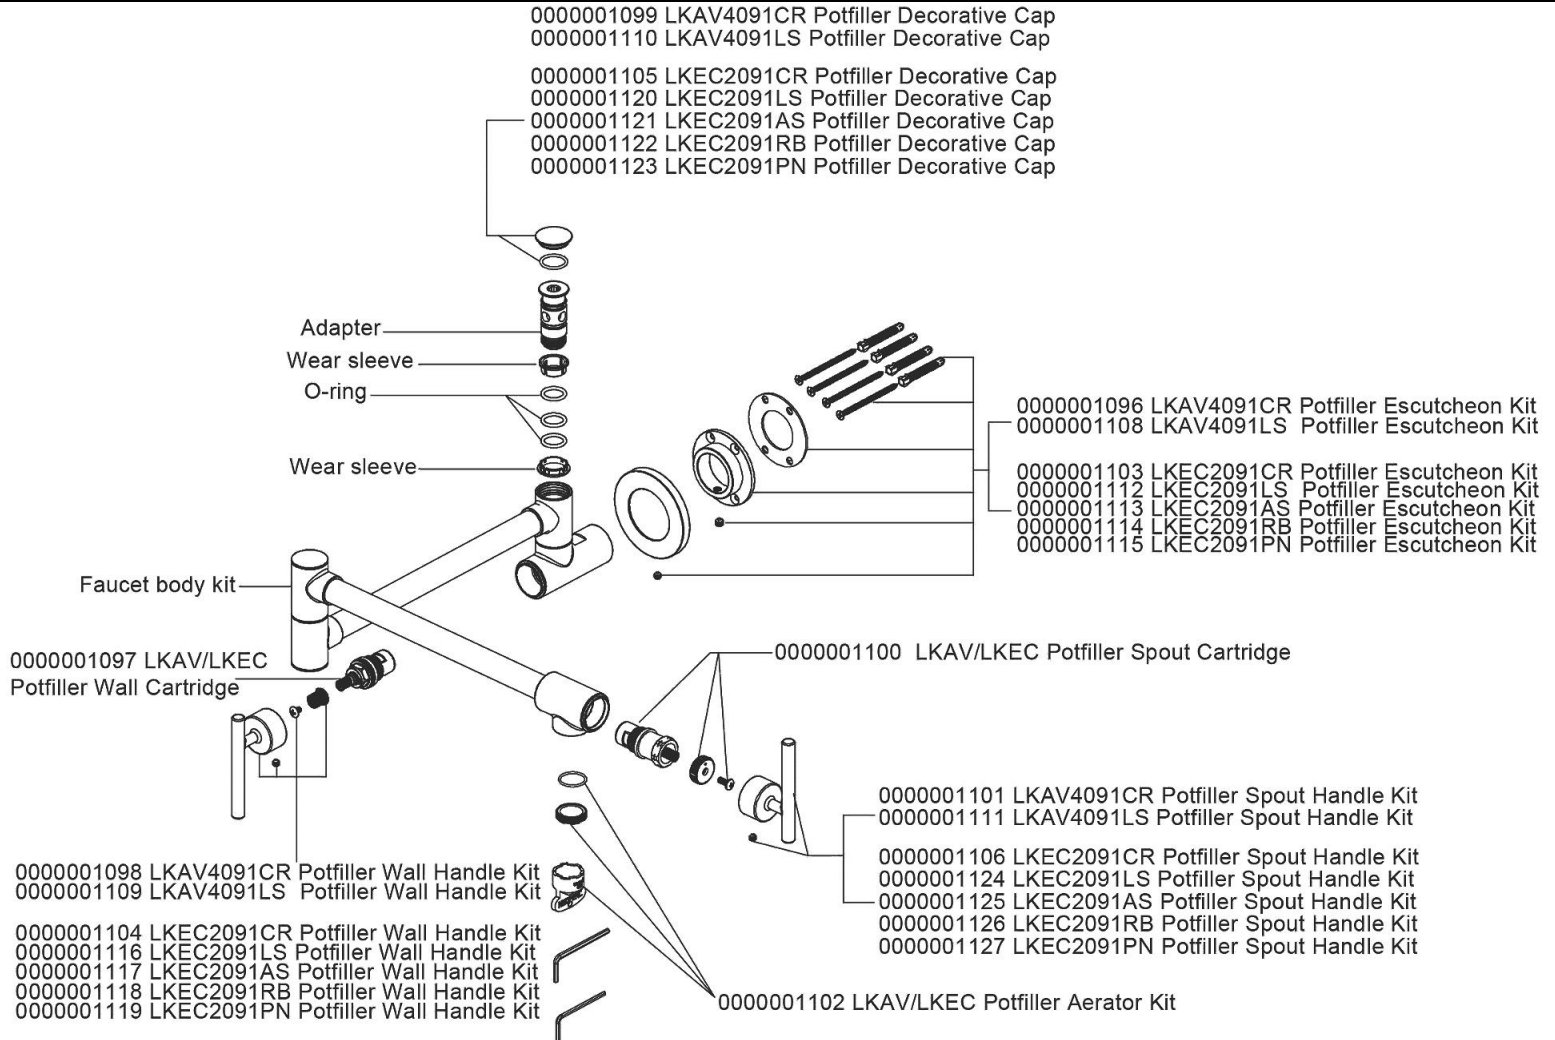

In keeping with our policy of continuing product improvement, Elkay reserves the right to change product specifications without notice. Please visit elkay.com for the most current version of Elkay product specification sheets. This specification describes an Elkay product with design, quality, and functional benefits to the user. When making a comparison of other producers' offerings, be certain these features are not overlooked.