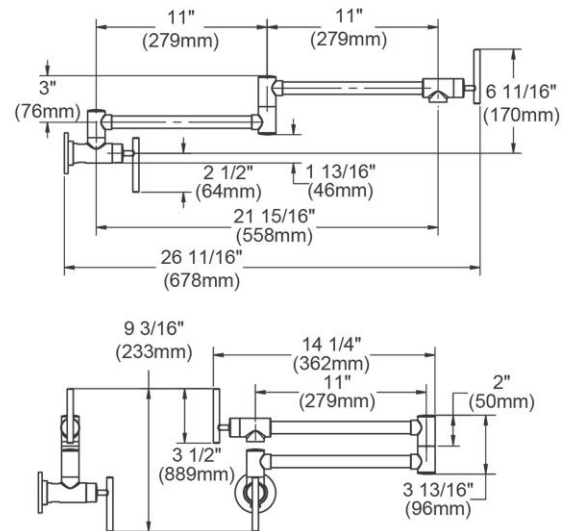

AMERICAN PRIDE. A LIFETIME TRADITION.
Like your family, the Elkay family has values and traditions that endure. For almost a century, Elkay has been a family-owned and operated company, providing thousands of jobs that support our families and communities.

Product Compliance: ASME A112.18.1/CSA B125.1
NSF 61
NSF 372 (lead free)

Complies with ADA & ICC A117.1 accessibility requirements when installed according to the requirements outlined in these standards.

[Clean and Care Manual (PDF)](#)
[Installation Instructions (PDF)](#)
[Limited Lifetime Warranty (PDF)](#)