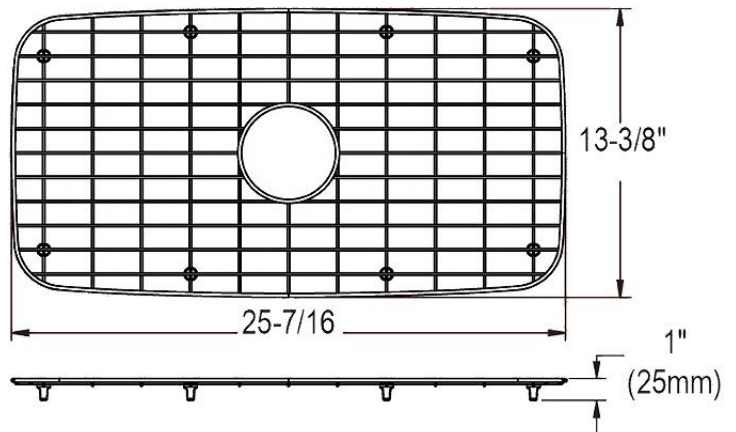

AMERICAN PRIDE. A LIFETIME TRADITION.

Like your family, the Elkay family has values and traditions that endure. For almost a century, Elkay has been a family-owned and operated company, providing thousands of jobs that support our families and communities.

[Clean and Care Manual (PDF)](#)

[Clean and Care Manual (PDF)](#)

[Installation Instructions (PDF)](#)

[Warranty (PDF)](#)