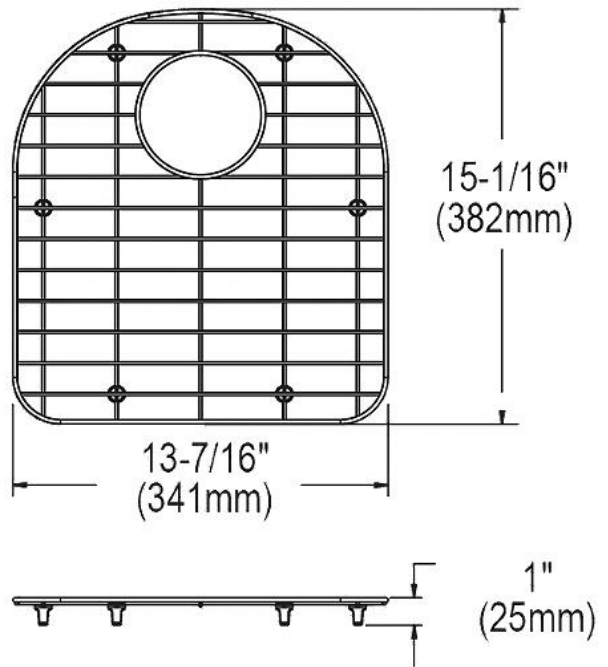

Material:	Stainless Steel
Finish:	Polished Stainless Steel
Dimensions:	13-7/16" x 15-1/16" x 1"
Fits Bowl Size(s):	16" x 17-1/2"

Special Note: For bowls with rear center drain opening.

AMERICAN PRIDE. A LIFETIME TRADITION.

Like your family, the Elkay family has values and traditions that endure. For almost a century, Elkay has been a family-owned and operated company, providing thousands of jobs that support our families and communities.

[Clean and Care Manual (PDF)](#)

[Clean and Care Manual (PDF)](#)

[Installation Instructions (PDF)](#)

[Warranty (PDF)](#)