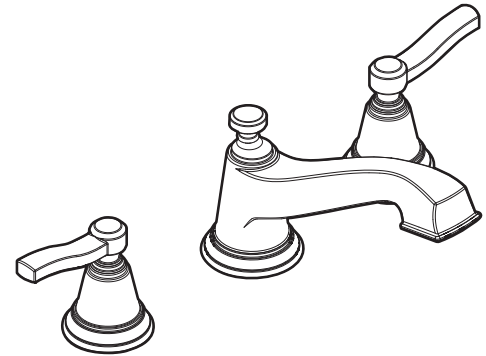

Buy it for looks. Buy it for life.®

Specifications

DESCRIPTION

- Metal construction with various finishes identified by suffix

OPERATION

- Lever style handles
- Rotate hot side handle counterclockwise to open (clockwise to close) and the cold side handle clockwise to open and (counterclockwise to close)

ROTHBURY™
Two-Handle Roman Tub Faucet Trim

Models: TS923 series

Valves: 4792, 4793, 4794, 4796, 4797, 4798

CRITICAL DIMENSIONS

(DO NOT SCALE)