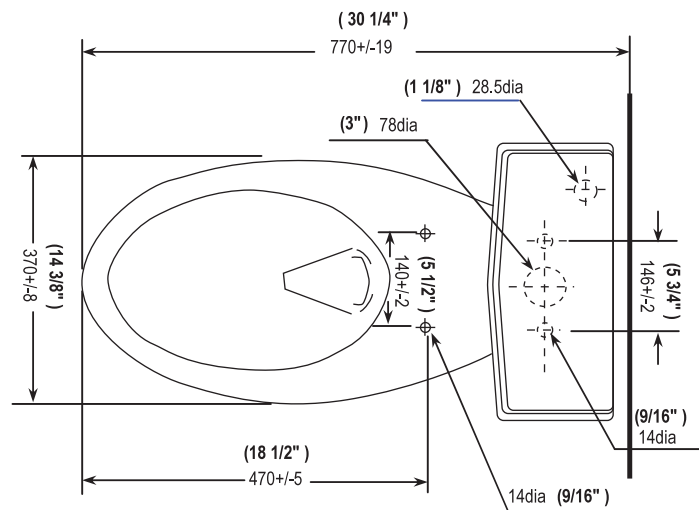

Model: **B833 / T8ULF-TU**

Water Surface: **8.22" x 10.43"**
(209mm x 265mm)

Water Seal: **3.00"** (76mm)

Trapway Ball Pass: **2.00"** (511mm)

Trapway Diameter: **2.50"** (64mm)

Water Consumption: **1.6 gpf / 6.0 lpf**

Shipping Weight: **46.29 lbs** (21.0kg) **bowl**
33.06 lbs (15.0kg) **tank**

Shipping Cube: **4.39 ft** (0.12m³) **bowl**
1.35 ft (0.038m³) **tank**

Minimum Rough-in: **11"** (292mm)

Fill Valve: **A1250**

Flush Valve: **A21030**

Tank Lever: **A5710**

Flapper No: **RA4102**

IMPORTANT: These dimensions are nominal and vary within the range of tolerances established by ASME standard A112.19.2.