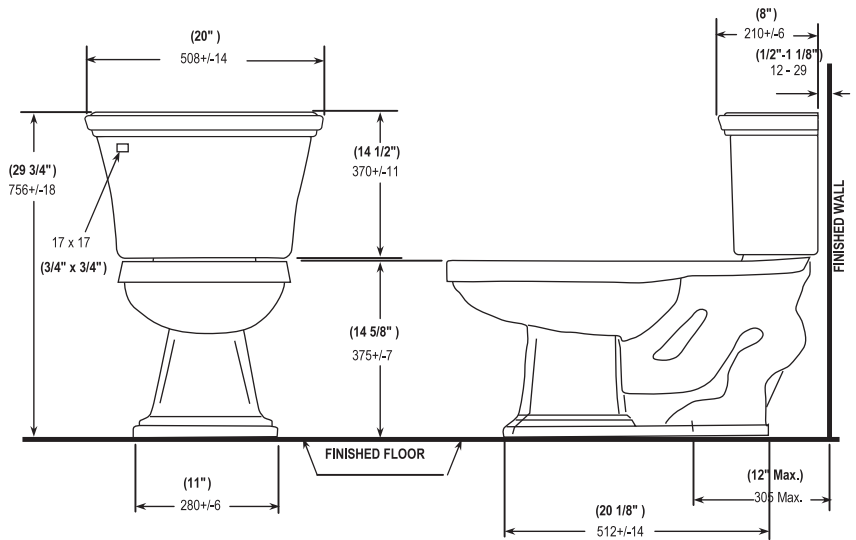

- Elongated bowl.
- Part of the Tuscany™ Suite.
- Sani-Glazed™ trapway gives years of sanitary, trouble free use.
- Full size water surface and seal for a clean and sanitary bowl.
- Quick-Install™ tank to bowl fittings speed installation and helps reduce potential leaks.
- Front mount chrome handle.
- Available in White, Ivory Bone and Cashmere.
- Seat not included.
- All Western products are IAPMO tested and meet or exceed  standards.

Model: **B833 / T8ULF-TU**

Water Surface: **8.22" x 10.43"**
(209mm x 265mm)

Water Seal: **3.00"** (76mm)

Trapway Ball Pass: **2.00"** (511mm)

Trapway Diameter: **2.50"** (64mm)

Water Consumption: **1.6 gpf / 6.0 lpf**

Shipping Weight: **46.29 lbs** (21.0kg) **bowl**
33.06 lbs (15.0kg) **tank**

Shipping Cube: **4.39 ft** (0.12m³) **bowl**
1.35 ft (0.038m³) **tank**

Minimum Rough-in: **11"** (292mm)

Fill Valve: **A1250**

Flush Valve: **A21030**

Tank Lever: **A5710**

Flapper No: **RA4102**

IMPORTANT: These dimensions are nominal and vary within the range of tolerances established by ASME standard A112.19.2.