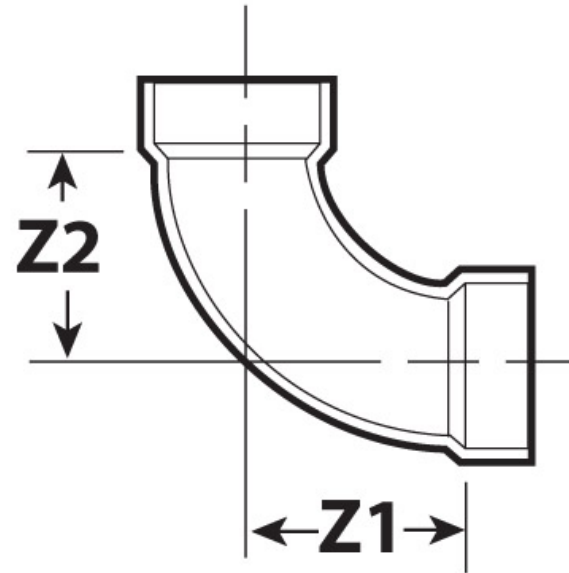

Submittal Sheet

Part Description:

1-1/2" ABS DWV Long Sweep Bend or Elbow
H X H

Part Number:

102276

Approvals and Listings maintained by:
Canplas Industries Ltd
Canada: 1-800-461-5300 USA: 1-888-461-5307

Part #	Part UPC	Colour	Size (inches)	Ctn Qty	Ctn Bar Code	Ctn. Wt (Kgs)	Ctn. Wt (lbs)	Skid Cubic (m)	Skid Cubic (ft)	Ctns/Skid
102276	662671100559	BLACK	1-1/2X1-1/2	50	10662671100556	5.17	11.37	1.79	63.37	48

Dimensions (inches)

Z1	Z2
2.75	2.75